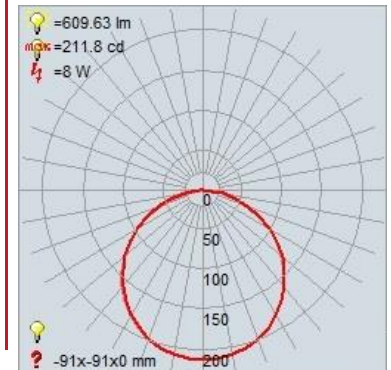

Type: _____

Quantity: _____

Notes: _____

LINE DRAWING

IES FILE

In addition to Access Lighting's purchase and warranty terms and conditions, by signing below or placing an order, you agree that you are authorized to bind the entity placing any order and acknowledge the following: All of sizes and measurements are approximate and all images are for illustrative purposes only. In the event of an inconsistency, the "Product Measurements" section controls. There also may be slight differences in the colors and designs compared to the displayed and printed images.