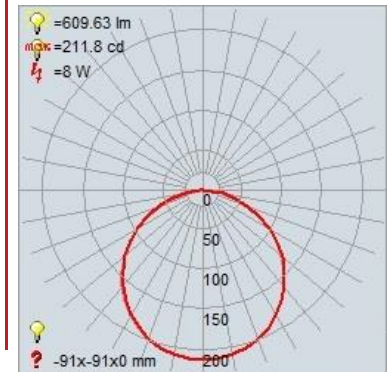

IES FILE

In addition to Access Lighting's purchase and warranty terms and conditions, by signing below or placing an order, you agree that you are authorized to bind the entity placing any order and acknowledge the following: All of sizes and measurements are approximate and all images are for illustrative purposes only. In the event of an inconsistency, the "Product Measurements" section controls. There also may be slight differences in the colors and designs compared to the displayed and printed images.

Signature: _____

Print Name _____ Date: _____

Toll Free 800-828-5483 www.AccessLighting.com

301 Piedmont Grove Park, Suite A, Greenville, SC 29611

** NOTE: All measurements are rounded up to the 1/4 inch. There is no warranty on any replaceable bulbs, even if included with the fixture.
Copyright Access Lighting Corp. All information is subject to change without notice. 5/15/2026 29290LEDDCS-WH_ACR.pdf