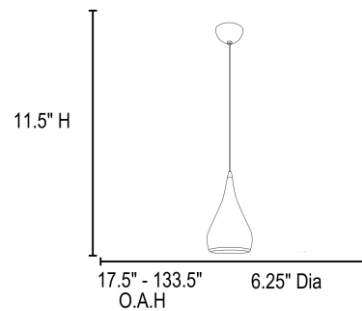

Stock Code: **28093-SCP**

Collection: Kiss

PRODUCT INFORMATION

Base: 28093 Parent: 28093
Mounting Type: Ceiling UPC: 641594204384
Finish: Rose Gold
Diffuser: N/A

PRODUCT MEASUREMENTS

FIXTURE**	BACKPLATE / CANOPY**
Length:	Length
Width:	Width:
Diameter 6.25"	Diameter: 4.5"
Height: 11.5"	Height: 2.5"
Extension:	
Overall Height: 17.5-133.5"	

TECHNICAL SPECIFICATIONS

SPECIFICATIONS

Frame Material: Steel
Diffuser Material: Metal
Lamping Type: E-26 (Incandescent) Jbox: Standard
Lamping Base: E-26 Lamp Wattage: 75 W
Lamp Quantity: 1 Total Wattage: 75 W
Voltage: 120v Lamps Included: No

LINE DRAWING

IES FILE

In addition to Access Lighting's purchase and warranty terms and conditions, by signing below or placing an order, you agree that you are authorized to bind the entity placing any order and acknowledge the following: All of sizes and measurements are approximate and all images are for illustrative purposes only. In the event of an inconsistency, the "Product Measurements" section controls. There also may be slight differences in the colors and designs compared to the displayed and printed images.