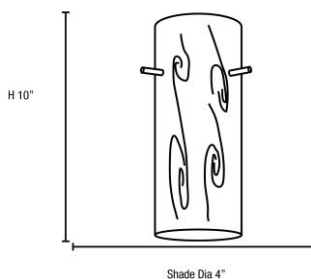

### PRODUCT MEASUREMENTS

FIXTURE**	BACKPLATE / CANOPY**
Length:	Length
Width:	Width:
Diameter	Diameter:
Height: 10"	Height: 1.25"
Extension:	
Overall Height: 12-155"	

#### ADDITIONAL NOTES

Brushed steel finish paired with 12 feet of clear cord; Custom Finish 5 Piece Minimum Order Quantity

Project Name: \_\_\_\_\_

Location: \_\_\_\_\_

Type: \_\_\_\_\_

Quantity: \_\_\_\_\_

#### LINE DRAWING