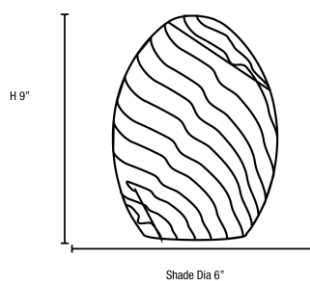

Project Name: _____

Location: _____

Type: _____

Quantity: _____

Notes:

LINE DRAWING

IES FILE

In addition to Access Lighting's purchase and warranty terms and conditions, by signing below or placing an order, you agree that you are authorized to bind the entity placing any order and acknowledge the following: All of sizes and measurements are approximate and all images are for illustrative purposes only. In the event of an inconsistency, the "Product Measurements" section controls. There also may be slight differences in the colors and designs compared to the displayed and printed images.