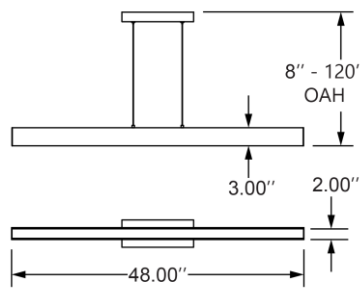

Stock Code: **24900LEDD-GRY/ACR**

Collection: Form

PRODUCT INFORMATION

Base: 24900 Parent: 24900LEDD
Mounting Type: Ceiling UPC: 641594242867
Finish: Gray
Diffuser: Acrylic Lens

PRODUCT MEASUREMENTS

FIXTURE**	BACKPLATE / CANOPY**
Length: 48"	Length 11.75"
Width: 2"	Width: 4.5"
Diameter	Diameter:
Height: 3"	Height: 1.5"
Extension:	
Overall Height: 8-120"	

LINE DRAWING

IES FILE

In addition to Access Lighting's purchase and warranty terms and conditions, by signing below or placing an order, you agree that you are authorized to bind the entity placing any order and acknowledge the following: All of sizes and measurements are approximate and all images are for illustrative purposes only. In the event of an inconsistency, the "Product Measurements" section controls. There also may be slight differences in the colors and designs compared to the displayed and printed images.