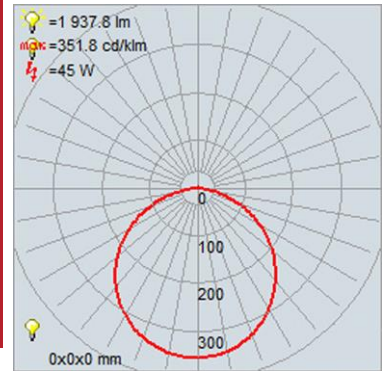

Stock Code: **24900LEDD-GRY/ACR**

Collection: Form

PRODUCT INFORMATION

Base: 24900 Parent: 24900LEDD
Mounting Type: Ceiling UPC: 641594242867
Finish: Gray
Diffuser: Acrylic Lens

PRODUCT MEASUREMENTS

FIXTURE**	BACKPLATE / CANOPY**
Length: 48"	Length 11.75"
Width: 2"	Width: 4.5"
Diameter	Diameter:
Height: 3"	Height: 1.5"
Extension:	
Overall Height: 8-120"	

LINE DRAWING

IES FILE

In addition to Access Lighting's purchase and warranty terms and conditions, by signing below or placing an order, you agree that you are authorized to bind the entity placing any order and acknowledge the following: All of sizes and measurements are approximate and all images are for illustrative purposes only. In the event of an inconsistency, the "Product Measurements" section controls. There also may be slight differences in the colors and designs compared to the displayed and printed images.