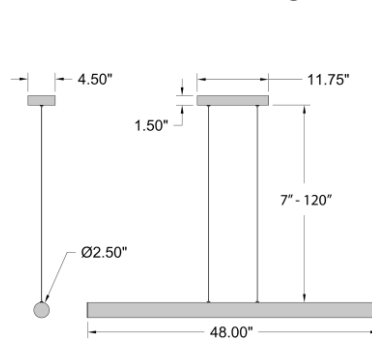

FIXTURE**	BACKPLATE / CANOPY**
Length: 48"	Length 11.75"
Width:	Width: 4.5"
Diameter 2.5"	Diameter:
Height:	Height: 1.5"
Extension:	
Overall Height: 7-120"	

TECHNICAL SPECIFICATIONS

SPECIFICATIONS

Frame Material: Aluminum
Diffuser Material: Acrylic
Lamping Type: SSL (Dedicated LED) Jbox: Standard
Lamping Base: SSL Lamp Wattage: 24 W
Lamp Quantity: 1 Total Wattage: 24 W
Voltage: 120v Lamps Included: Yes

Dimmable: Yes Nominal Lumens: 2640 Lm
CRI: 90 Delivered Lumens: 1955 Lm
CCT: 3000K
Recommended Dimmers:
(ELV)LUTRON Diva DVELV-300P; (ELV)LUTRON Skylark SELV-300P

ADDITIONAL NOTES

10 feet of aircraft cable; Optional Color Temperature 100 Piece
Minimum Order Quantity; Custom Finish 100 Piece Minimum
Order Quantity

Project Name: _____
Location: _____
Type: _____
Quantity: _____
Notes: _____

LINE DRAWING

IES FILE

In addition to Access Lighting's purchase and warranty terms and conditions, by signing below or placing an order, you agree that you are authorized to bind the entity placing any order and acknowledge the following: All of sizes and measurements are approximate and all images are for illustrative purposes only. In the event of an inconsistency, the "Product Measurements" section controls. There also may be slight differences in the colors and designs compared to the displayed and printed images.