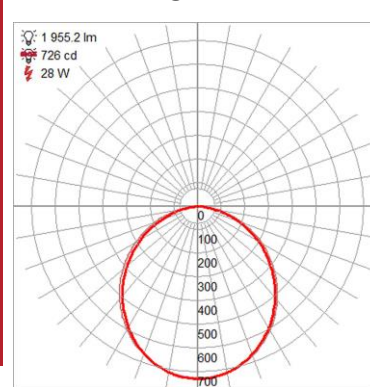

FIXTURE**	BACKPLATE / CANOPY**
Length: 48"	Length 11.75"
Width:	Width: 4.5"
Diameter 2.5"	Diameter:
Height:	Height: 1.5"
Extension:	
Overall Height: 7-120"	

TECHNICAL SPECIFICATIONS

SPECIFICATIONS

Frame Material: Aluminum
Diffuser Material: Acrylic
Lamping Type: SSL (Dedicated LED) Jbox: Standard
Lamping Base: SSL Lamp Wattage: 24 W
Lamp Quantity: 1 Total Wattage: 24 W
Voltage: 120v Lamps Included: Yes

Dimmable: Yes Nominal Lumens: 2640 Lm
CRI: 90 Delivered Lumens: 1955 Lm
CCT: 3000K
Recommended Dimmers:
(ELV)LUTRON Diva DVELV-300P; (ELV)LUTRON Skylark SELV-300P

ADDITIONAL NOTES

10 feet of aircraft cable; Optional Color Temperature 100 Piece
Minimum Order Quantity; Custom Finish 100 Piece Minimum
Order Quantity

Project Name: _____
Location: _____
Type: _____
Quantity: _____
Notes: _____

LINE DRAWING

IES FILE

In addition to Access Lighting's purchase and warranty terms and conditions, by signing below or placing an order, you agree that you are authorized to bind the entity placing any order and acknowledge the following: All of sizes and measurements are approximate and all images are for illustrative purposes only. In the event of an inconsistency, the "Product Measurements" section controls. There also may be slight differences in the colors and designs compared to the displayed and printed images.