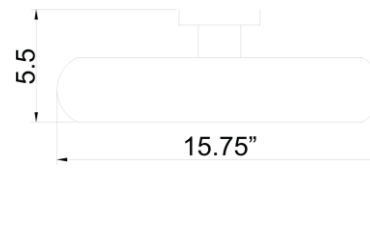

### PRODUCT MEASUREMENTS

FIXTURE**	BACKPLATE / CANOPY**
Length:	Length
Width:	Width:
Diameter 15.75"	Diameter: 5.25"
Height: 5.5"	Height:
Extension:	
Overall Height:	

#### LINE DRAWING