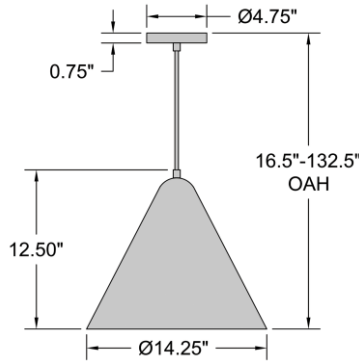

Stock Code: **23781LEDDL-ML**

Collection: Ford

PRODUCT INFORMATION

Base: 23781 Parent: 23781LEDDL-ML
Mounting Type: Ceiling UPC: 641594249385
Finish: Matte Black
Diffuser: N/A

PRODUCT MEASUREMENTS

FIXTURE**	BACKPLATE / CANOPY**
Length:	Length
Width:	Width:
Diameter 14.25"	Diameter:
Height: 12.5"	Height:
Extension:	
Overall Height: 16.5-132.5"	

TECHNICAL SPECIFICATIONS

SPECIFICATIONS

Frame Material: Steel
Diffuser Material: Steel
Lamping Type: E-26 (Replaceable LED Jbox: Standard
Lamping Base: E-26 Lamp Wattage: 10 W
Lamp Quantity: 1 Total Wattage: 10 W
Voltage: 120v Lamps Included: Yes

ADDITIONAL NOTES

10 feet of black cord included; Custom Finish 5 Piece Minimum
Order Quantity

Project Name: _____
Location: _____
Type: _____
Quantity: _____
Notes: _____

LINE DRAWING

IES FILE

In addition to Access Lighting's purchase and warranty terms and conditions, by signing below or placing an order, you agree that you are authorized to bind the entity placing any order and acknowledge the following: All of sizes and measurements are approximate and all images are for illustrative purposes only. In the event of an inconsistency, the "Product Measurements" section controls. There also may be slight differences in the colors and designs compared to the displayed and printed images.