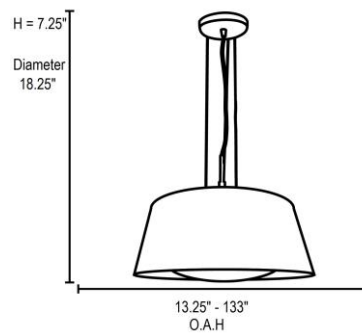

Stock Code: **23765-BSL**

Collection: SoHo

PRODUCT INFORMATION

Base: 23765 Parent: 23765
Mounting Type: Ceiling UPC: 641594176674
Finish: Brushed Silver
Diffuser: N/A

PRODUCT MEASUREMENTS

FIXTURE**	BACKPLATE / CANOPY**
Length:	Length
Width:	Width:
Diameter 18.25"	Diameter:
Height: 7.25"	Height: 2.0"
Extension:	
Overall Height: 13.25-133"	

TECHNICAL SPECIFICATIONS

SPECIFICATIONS

Frame Material: Metal
Diffuser Material: N/A
Lamping Type: E-26 (Incandescent) Jbox: Standard
Lamping Base: E-26 Lamp Wattage: 60 W
Lamp Quantity: 3 Total Wattage: 180 W
Voltage: 120v Lamps Included: No

Type: _____

Quantity: _____

Notes: _____

LINE DRAWING

IES FILE

In addition to Access Lighting's purchase and warranty terms and conditions, by signing below or placing an order, you agree that you are authorized to bind the entity placing any order and acknowledge the following: All of sizes and measurements are approximate and all images are for illustrative purposes only. In the event of an inconsistency, the "Product Measurements" section controls. There also may be slight differences in the colors and designs compared to the displayed and printed images.