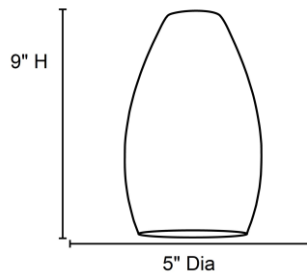

Stock Code: **23112-LGR**

Collection: Merlot

PRODUCT INFORMATION

Base: 23112 Parent: 23112
Mounting Type: Ceiling UPC: 641594150612
Finish: N/A
Diffuser: Lime Green

PRODUCT MEASUREMENTS

FIXTURE**	BACKPLATE / CANOPY**
Length:	Length
Width:	Width:
Diameter 5"	Diameter:
Height: 9"	Height:
Extension:	
Overall Height:	

ADDITIONAL NOTES

Project Name: _____

Location: _____

Type: _____

Quantity: _____

Notes: _____

LINE DRAWING

IES FILE

In addition to Access Lighting's purchase and warranty terms and conditions, by signing below or placing an order, you agree that you are authorized to bind the entity placing any order and acknowledge the following: All of sizes and measurements are approximate and all images are for illustrative purposes only. In the event of an inconsistency, the "Product Measurements" section controls. There also may be slight differences in the colors and designs compared to the displayed and printed images.