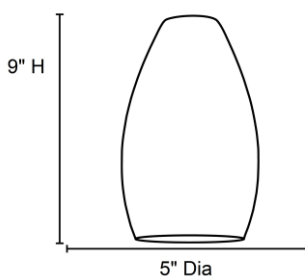

Stock Code: **23112-BRST**

Collection: Merlot

PRODUCT INFORMATION

Base: 23112 Parent: 23112
Mounting Type: Ceiling UPC: 641594160277
Finish: N/A
Diffuser: Brown Stone

PRODUCT MEASUREMENTS

FIXTURE**	BACKPLATE / CANOPY**
Length:	Length
Width:	Width:
Diameter 5"	Diameter:
Height: 9"	Height:
Extension:	
Overall Height:	

ADDITIONAL NOTES

Project Name: _____

Location: _____

Type: _____

Quantity: _____

Notes: _____

LINE DRAWING

IES FILE

In addition to Access Lighting's purchase and warranty terms and conditions, by signing below or placing an order, you agree that you are authorized to bind the entity placing any order and acknowledge the following: All of sizes and measurements are approximate and all images are for illustrative purposes only. In the event of an inconsistency, the "Product Measurements" section controls. There also may be slight differences in the colors and designs compared to the displayed and printed images.