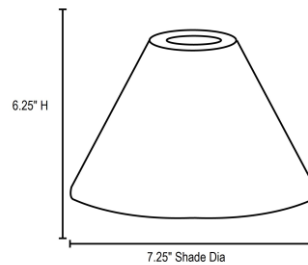

In addition to Access Lighting's purchase and warranty terms and conditions, by signing below or placing an order, you agree that you are authorized to bind the entity placing any order and acknowledge the following: All of sizes and measurements are approximate and all images are for illustrative purposes only. In the event of an inconsistency, the "Product Measurements" section controls. There also may be slight differences in the colors and designs compared to the displayed and printed images.

Signature: _____

Print Name _____ Date: _____

Toll Free 800-828-5483 www.AccessLighting.com

301 Piedmont Grove Park, Suite A, Greenville, SC 29611