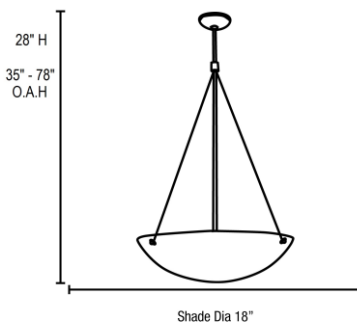

Stock Code: **23072LEDDL-BS/WHT**

Collection: Noya

PRODUCT INFORMATION

Base: 23072 Parent: 23072LEDDL
Mounting Type: Ceiling UPC: 641594221015
Finish: Brushed Steel
Diffuser: White

PRODUCT MEASUREMENTS

FIXTURE**	BACKPLATE / CANOPY**
Length:	Length
Width:	Width:
Diameter 18"	Diameter:
Height: 28"	Height: 1.25"
Extension:	
Overall Height: 35-78"	

TECHNICAL SPECIFICATIONS

SPECIFICATIONS

Frame Material: Steel
Diffuser Material: Glass
Lamping Type: E-26 (Replaceable LED Jbox: Standard
Lamping Base: E-26 Lamp Wattage: 10 W
Lamp Quantity: 4 Total Wattage: 40 W
Voltage: 120v Lamps Included: Yes

6, 16, and 22-inch down rods included; Optional 6, 16, and 22-inch down rods available (max 10 feet); 10 feet of cord included; Sloped ceiling adapter included

Project Name: _____

Location: _____

Type: _____

Quantity: _____

Notes: _____

LINE DRAWING

IES FILE

In addition to Access Lighting's purchase and warranty terms and conditions, by signing below or placing an order, you agree that you are authorized to bind the entity placing any order and acknowledge the following: All of sizes and measurements are approximate and all images are for illustrative purposes only. In the event of an inconsistency, the "Product Measurements" section controls. There also may be slight differences in the colors and designs compared to the displayed and printed images.