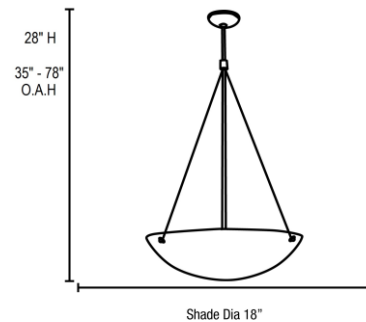

Stock Code: **23072-BRZ/WHT**

Collection: Noya

PRODUCT INFORMATION

Base: 23072 Parent: 23072
Mounting Type: Ceiling UPC: 641594176209
Finish: Bronze
Diffuser: White

PRODUCT MEASUREMENTS

FIXTURE**	BACKPLATE / CANOPY**
Length:	Length
Width:	Width:
Diameter 18"	Diameter:
Height: 28"	Height: 1.25"
Extension:	
Overall Height: 35-78"	

TECHNICAL SPECIFICATIONS

SPECIFICATIONS

Frame Material: Steel	
Diffuser Material: Glass	
Lamping Type: E-26 (Incandescent)	Jbox: Standard
Lamping Base: E-26	Lamp Wattage: 60 W
Lamp Quantity: 4	Total Wattage: 240 W
Voltage: 120v	Lamps Included: No

Dimmable: Yes	Nominal Lumens: N/A
CRI: N/A	Delivered Lumens: N/A
CCT: N/A	
Recommended Dimmers:	
(TRIAC)Any Standard Dimmer	

ADDITIONAL NOTES

6, 16, and 22-inch down rods included; Optional 6, 16, and 22-inch down rods available (max 10 feet); 10 feet of cord included; Sloped ceiling adapter included

Project Name: _____
 Location: _____
 Type: _____
 Quantity: _____
 Notes: _____

LINE DRAWING

IES FILE

In addition to Access Lighting's purchase and warranty terms and conditions, by signing below or placing an order, you agree that you are authorized to bind the entity placing any order and acknowledge the following: All of sizes and measurements are approximate and all images are for illustrative purposes only. In the event of an inconsistency, the "Product Measurements" section controls. There also may be slight differences in the colors and designs compared to the displayed and printed images.