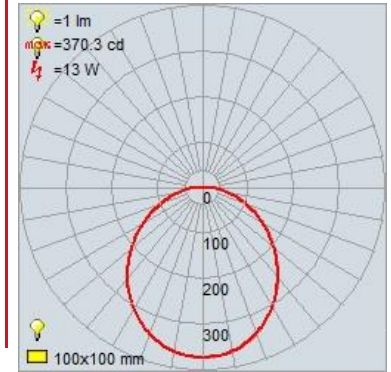

FIXTURE**	BACKPLATE / CANOPY**
Length:	Length:
Width:	Width:
Diameter 7.25"	Diameter: 7.25"
Height: 1.5"	Height:
Extension:	
Overall Height:	

TECHNICAL SPECIFICATIONS

SPECIFICATIONS

Frame Material: Aluminum
Diffuser Material: Acrylic
Lamping Type: SSL (Dedicated LED) Jbox: Standard
Lamping Base: SSL Lamp Wattage: 13 W
Lamp Quantity: 1 Total Wattage: 13 W
Voltage: 120v Lamps Included: Yes

Dimmable: Yes Nominal Lumens: 1200 Lm
CRI: 90 Delivered Lumens: 1039 Lm
CCT: 3CCTK
Recommended Dimmers:

ADDITIONAL NOTES

5 CCT Selectable Switch 2700K, 3000K, 3500K, 4000K, 5000K

Project Name: _____
Location: _____
Type: _____
Quantity: _____
Notes: _____

LINE DRAWING

IES FILE

In addition to Access Lighting's purchase and warranty terms and conditions, by signing below or placing an order, you agree that you are authorized to bind the entity placing any order and acknowledge the following: All of sizes and measurements are approximate and all images are for illustrative purposes only. In the event of an inconsistency, the "Product Measurements" section controls. There also may be slight differences in the colors and designs compared to the displayed and printed images.