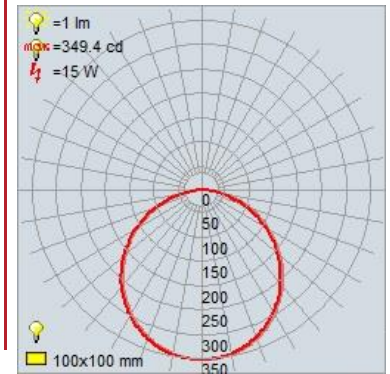

LINE DRAWING

IES FILE

In addition to Access Lighting's purchase and warranty terms and conditions, by signing below or placing an order, you agree that you are authorized to bind the entity placing any order and acknowledge the following: All of sizes and measurements are approximate and all images are for illustrative purposes only. In the event of an inconsistency, the "Product Measurements" section controls. There also may be slight differences in the colors and designs compared to the displayed and printed images.