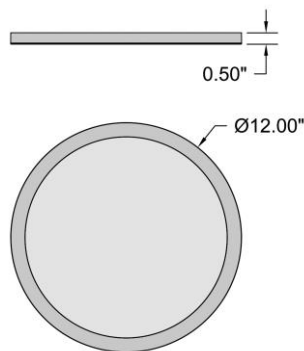

FIXTURE**	BACKPLATE / CANOPY**
Length:	Length
Width:	Width:
Diameter 12"	Diameter:
Height: 0.5"	Height:
Extension:	
Overall Height:	

TECHNICAL SPECIFICATIONS

SPECIFICATIONS

Frame Material: Acrylic
Diffuser Material: Acrylic
Lamping Type: SSL (Dedicated LED) Jbox: Pancake
Lamping Base: SSL Lamp Wattage: 24 W
Lamp Quantity: 1 Total Wattage: 24 W
Voltage: 120v Lamps Included: Yes

Dimmable: Yes Nominal Lumens: 1900 Lm
CRI: 90 Delivered Lumens: 1799 Lm
CCT: Multi-CCTK
Recommended Dimmers:
(ELV)LUTRON Maestro MRF2-6CL; (ELV)LUTRON Maestro CL
MACL-153M; (ELV)LUTRON Caseta PD - 6WCL;
(TRIAC)LUTRON Diva DVCL-153P

ADDITIONAL NOTES

3 CCT Selectable Switch 3000K, 4000K, 5000K

Project Name: _____
Location: _____
Type: _____
Quantity: _____
Notes: _____

LINE DRAWING

IES FILE

In addition to Access Lighting's purchase and warranty terms and conditions, by signing below or placing an order, you agree that you are authorized to bind the entity placing any order and acknowledge the following: All of sizes and measurements are approximate and all images are for illustrative purposes only. In the event of an inconsistency, the "Product Measurements" section controls. There also may be slight differences in the colors and designs compared to the displayed and printed images.