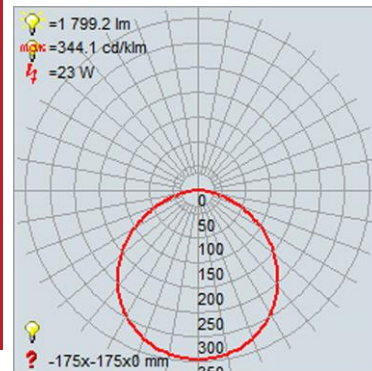

FIXTURE**	BACKPLATE / CANOPY**
Length:	Length
Width:	Width:
Diameter 12"	Diameter:
Height: 0.5"	Height:
Extension:	
Overall Height:	

TECHNICAL SPECIFICATIONS

SPECIFICATIONS

Frame Material: Acrylic
Diffuser Material: Acrylic
Lamping Type: SSL (Dedicated LED) Jbox: Pancake
Lamping Base: SSL Lamp Wattage: 24 W
Lamp Quantity: 1 Total Wattage: 24 W
Voltage: 120v Lamps Included: Yes

ADDITIONAL NOTES

3 CCT Selectable Switch 3000K, 4000K, 5000K

Project Name: _____
Location: _____
Type: _____
Quantity: _____
Notes: _____

LINE DRAWING

IES FILE

In addition to Access Lighting's purchase and warranty terms and conditions, by signing below or placing an order, you agree that you are authorized to bind the entity placing any order and acknowledge the following: All of sizes and measurements are approximate and all images are for illustrative purposes only. In the event of an inconsistency, the "Product Measurements" section controls. There also may be slight differences in the colors and designs compared to the displayed and printed images.

Signature: _____

Print Name _____ Date: _____

Toll Free 800-828-5483 www.AccessLighting.com

301 Piedmont Grove Park, Suite A, Greenville, SC 29611

** NOTE: All measurements are rounded up to the 1/4 inch. There is no warranty on any replaceable bulbs, even if included with the fixture.
Copyright Access Lighting Corp. All information is subject to change without notice. 2/18/2024 20832LEDDCS-CH_ACR.pdf