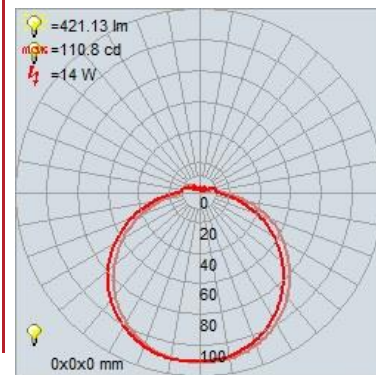

LINE DRAWING

IES FILE

In addition to Access Lighting's purchase and warranty terms and conditions, by signing below or placing an order, you agree that you are authorized to bind the entity placing any order and acknowledge the following: All of sizes and measurements are approximate and all images are for illustrative purposes only. In the event of an inconsistency, the "Product Measurements" section controls. There also may be slight differences in the colors and designs compared to the displayed and printed images.

Signature: _____

Print Name: _____ Date: _____

Toll Free 800-828-5483 www.AccessLighting.com

301 Piedmont Grove Park, Suite A, Greenville, SC 29611

** NOTE: All measurements are rounded up to the 1/4 inch. There is no warranty on any replaceable bulbs, even if included with the fixture.

Copyright Access Lighting Corp. All information is subject to change without notice.

3/13/2026

20824LEDD-MBL_OPL.pdf