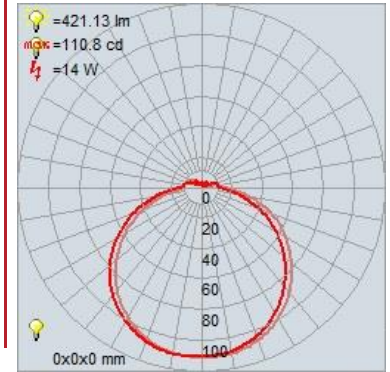

FIXTURE**	BACKPLATE / CANOPY**
Length:	Length:
Width:	Width:
Diameter 7"	Diameter: 7"
Height: 1.5"	Height: 1"
Extension:	
Overall Height:	

TECHNICAL SPECIFICATIONS

SPECIFICATIONS

Frame Material: Metal
Diffuser Material: Glass
Lamping Type: SSL (Dedicated LED) Jbox: Standard
Lamping Base: SSL Lamp Wattage: 15 W
Lamp Quantity: 1 Total Wattage: 15 W
Voltage: 120v Lamps Included: Yes

Dimmable: Yes Nominal Lumens: 1000 Lm
CRI: 90 Delivered Lumens: 421 Lm
CCT: 3000K
Recommended Dimmers:

ADDITIONAL NOTES

Optional Color Tempature 100 Piece Minimum Order Quantity

Project Name: _____
Location: _____
Type: _____
Quantity: _____
Notes: _____

LINE DRAWING

IES FILE

In addition to Access Lighting's purchase and warranty terms and conditions, by signing below or placing an order, you agree that you are authorized to bind the entity placing any order and acknowledge the following: All of sizes and measurements are approximate and all images are for illustrative purposes only. In the event of an inconsistency, the "Product Measurements" section controls. There also may be slight differences in the colors and designs compared to the displayed and printed images.