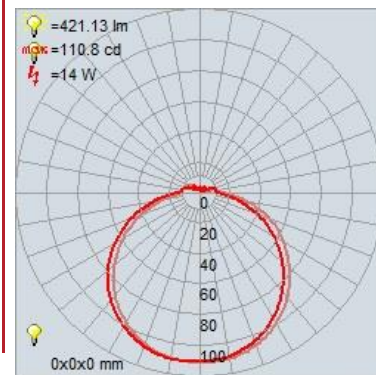

FIXTURE**	BACKPLATE / CANOPY**
Length:	Length:
Width:	Width:
Diameter 7"	Diameter: 7"
Height: 1.5"	Height: 1"
Extension:	
Overall Height:	

TECHNICAL SPECIFICATIONS

SPECIFICATIONS

Frame Material: Metal
Diffuser Material: Glass
Lamping Type: SSL (Dedicated LED) Jbox: Standard
Lamping Base: SSL Lamp Wattage: 15 W
Lamp Quantity: 1 Total Wattage: 15 W
Voltage: 120v Lamps Included: Yes

Type: _____

Quantity: _____

Notes: _____

LINE DRAWING

IES FILE

In addition to Access Lighting's purchase and warranty terms and conditions, by signing below or placing an order, you agree that you are authorized to bind the entity placing any order and acknowledge the following: All of sizes and measurements are approximate and all images are for illustrative purposes only. In the event of an inconsistency, the "Product Measurements" section controls. There also may be slight differences in the colors and designs compared to the displayed and printed images.