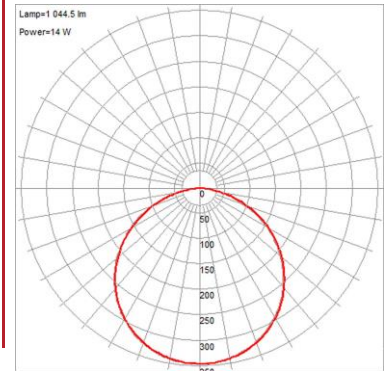

<b>FIXTURE**</b>	<b>BACKPLATE / CANOPY**</b>
Length: 7.5"	Length
Width: 7.5"	Width:
Diameter	Diameter:
Height: 0.5"	Height:
Extension:	
Overall Height:	

**TECHNICAL SPECIFICATIONS**

**SPECIFICATIONS**

Frame Material: Aluminum  
Diffuser Material: Acrylic  
Lamping Type: SSL (Dedicated LED) Jbox: Standard  
Lamping Base: SSL Lamp Wattage: 15 W  
Lamp Quantity: 1 Total Wattage: 15 W  
Voltage: 120v Lamps Included: Yes

**LINE DRAWING**

**IES FILE**

In addition to Access Lighting's purchase and warranty terms and conditions, by signing below or placing an order, you agree that you are authorized to bind the entity placing any order and acknowledge the following: All of sizes and measurements are approximate and all images are for illustrative purposes only. In the event of an inconsistency, the "Product Measurements" section controls. There also may be slight differences in the colors and designs compared to the displayed and printed images.