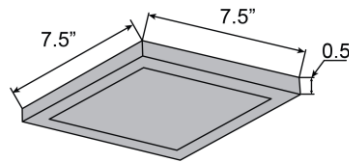

LINE DRAWING