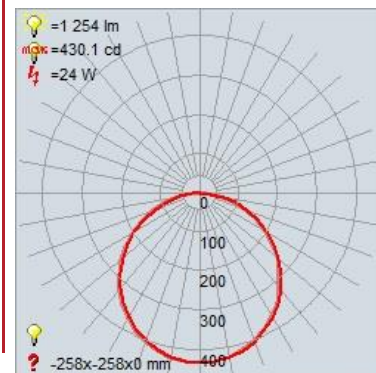

FIXTURE**	BACKPLATE / CANOPY**
Length:	Length
Width:	Width:
Diameter 12"	Diameter: 12"
Height: 1"	Height:
Extension:	
Overall Height:	

TECHNICAL SPECIFICATIONS

SPECIFICATIONS

Frame Material: Steel
Diffuser Material: Glass
Lamping Type: SSL (Dedicated LED) Jbox: Standard
Lamping Base: SSL Lamp Wattage: 24 W
Lamp Quantity: 1 Total Wattage: 24 W
Voltage: 120v Lamps Included: Yes

Location: _____

Type: _____

Quantity: _____

Notes: _____

LINE DRAWING

IES FILE

In addition to Access Lighting's purchase and warranty terms and conditions, by signing below or placing an order, you agree that you are authorized to bind the entity placing any order and acknowledge the following: All of sizes and measurements are approximate and all images are for illustrative purposes only. In the event of an inconsistency, the "Product Measurements" section controls. There also may be slight differences in the colors and designs compared to the displayed and printed images.