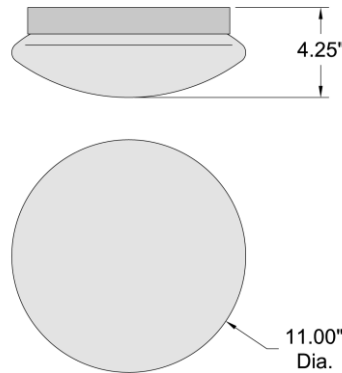

<b>FIXTURE**</b>	<b>BACKPLATE / CANOPY**</b>
Length:	Length
Width:	Width:
Diameter 11"	Diameter:
Height: 4.25"	Height:
Extension:	
Overall Height:	

**TECHNICAL SPECIFICATIONS**

**SPECIFICATIONS**

Frame Material: Metal  
Diffuser Material: Acrylic  
Lamping Type: SSL (Dedicated LED) Jbox: Standard  
Lamping Base: SSL Lamp Wattage: 15 W  
Lamp Quantity: 1 Total Wattage: 15 W  
Voltage: 120v Lamps Included: Yes

**PHOTOMETRICS**

Dimmable: Yes Nominal Lumens: 1300 Lm  
CRI: 80 Delivered Lumens: 1089 Lm  
CCT: 3000K  
Recommended Dimmers:  
(TRIAC)LUTRON Skylark S-600 or S-600P; (TRIAC)LEVITON Trimatron 6684

**ADDITIONAL NOTES**

Project Name: \_\_\_\_\_  
Location: \_\_\_\_\_  
Type: \_\_\_\_\_  
Quantity: \_\_\_\_\_  
Notes: \_\_\_\_\_

**LINE DRAWING**

**IES FILE**

In addition to Access Lighting's purchase and warranty terms and conditions, by signing below or placing an order, you agree that you are authorized to bind the entity placing any order and acknowledge the following: All of sizes and measurements are approximate and all images are for illustrative purposes only. In the event of an inconsistency, the "Product Measurements" section controls. There also may be slight differences in the colors and designs compared to the displayed and printed images.