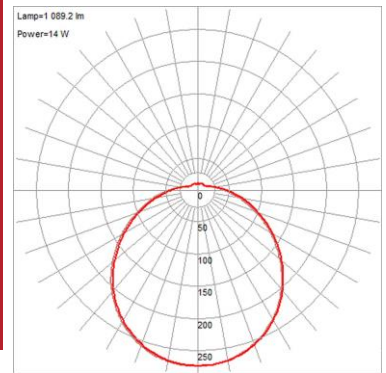

<b>FIXTURE**</b>	<b>BACKPLATE / CANOPY**</b>
Length:	Length
Width:	Width:
Diameter 11"	Diameter:
Height: 4.25"	Height:
Extension:	
Overall Height:	

**TECHNICAL SPECIFICATIONS**

**SPECIFICATIONS**

Frame Material: Metal  
Diffuser Material: Acrylic  
Lamping Type: SSL (Dedicated LED) Jbox: Standard  
Lamping Base: SSL Lamp Wattage: 15 W  
Lamp Quantity: 1 Total Wattage: 15 W  
Voltage: 120v Lamps Included: Yes

Project Name: \_\_\_\_\_  
Location: \_\_\_\_\_  
Type: \_\_\_\_\_  
Quantity: \_\_\_\_\_  
Notes: \_\_\_\_\_

**LINE DRAWING**

**IES FILE**

In addition to Access Lighting's purchase and warranty terms and conditions, by signing below or placing an order, you agree that you are authorized to bind the entity placing any order and acknowledge the following: All of sizes and measurements are approximate and all images are for illustrative purposes only. In the event of an inconsistency, the "Product Measurements" section controls. There also may be slight differences in the colors and designs compared to the displayed and printed images.