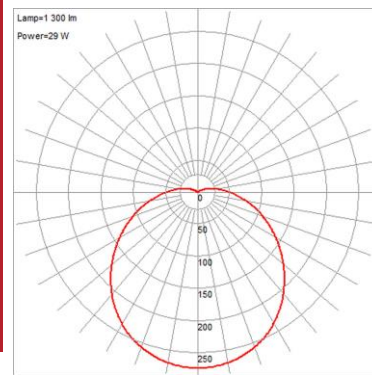

<b>FIXTURE**</b>	<b>BACKPLATE / CANOPY**</b>
Length:	Length
Width:	Width:
Diameter 14"	Diameter:
Height: 4"	Height: 1.75"
Extension:	
Overall Height:	

**TECHNICAL SPECIFICATIONS**

**SPECIFICATIONS**

Frame Material: Steel  
Diffuser Material: Glass  
Lamping Type: SSL (Dedicated LED) Jbox: Standard  
Lamping Base: SSL Lamp Wattage: 30 W  
Lamp Quantity: 1 Total Wattage: 30 W  
Voltage: 120v Lamps Included: Yes

**LINE DRAWING**

**IES FILE**

In addition to Access Lighting's purchase and warranty terms and conditions, by signing below or placing an order, you agree that you are authorized to bind the entity placing any order and acknowledge the following: All of sizes and measurements are approximate and all images are for illustrative purposes only. In the event of an inconsistency, the "Product Measurements" section controls. There also may be slight differences in the colors and designs compared to the displayed and printed images.