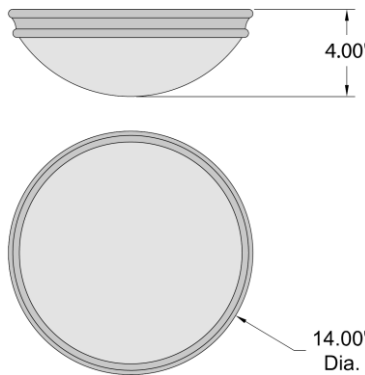

<b>FIXTURE**</b>	<b>BACKPLATE / CANOPY**</b>
Length:	Length
Width:	Width:
Diameter 14"	Diameter:
Height: 4"	Height: 1.75"
Extension:	
Overall Height:	

**TECHNICAL SPECIFICATIONS**

**SPECIFICATIONS**

Frame Material: Steel  
Diffuser Material: Glass  
Lamping Type: SSL (Dedicated LED) Jbox: Standard  
Lamping Base: SSL Lamp Wattage: 30 W  
Lamp Quantity: 1 Total Wattage: 30 W  
Voltage: 120v Lamps Included: Yes

**PHOTOMETRICS**

Dimmable: Yes Nominal Lumens: 2600 Lm  
CRI: 90 Delivered Lumens: 1300 Lm  
CCT: 3000K  
Recommended Dimmers:  
(ELV)LUTRON Skylark SELV-300P; (ELV)LUTRON Diva DVELV-303P; (TRIAC)LUTRON Diva DV-600P; (ELV)LEGRAND Paddle ADPD453LM2; (ELV)LUTRON Diva DVELV-300P

**LINE DRAWING**

**IES FILE**

In addition to Access Lighting's purchase and warranty terms and conditions, by signing below or placing an order, you agree that you are authorized to bind the entity placing any order and acknowledge the following: All of sizes and measurements are approximate and all images are for illustrative purposes only. In the event of an inconsistency, the "Product Measurements" section controls. There also may be slight differences in the colors and designs compared to the displayed and printed images.