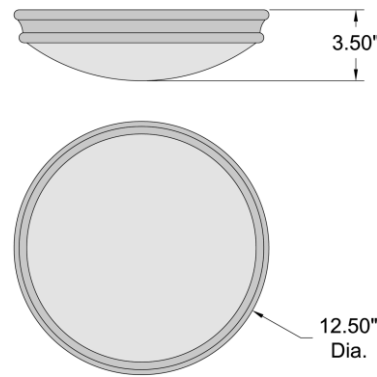

Stock Code: **20725-BS/OPL**

Collection: Atom

PRODUCT INFORMATION

Base: 20725 Parent: 20725
Mounting Type: Ceiling UPC: 641594003130
Finish: Brushed Steel
Diffuser: Opal

PRODUCT MEASUREMENTS

FIXTURE**	BACKPLATE / CANOPY**
Length:	Length
Width:	Width:
Diameter 12.5"	Diameter:
Height: 3.5"	Height: 1.75"
Extension:	
Overall Height:	

TECHNICAL SPECIFICATIONS

SPECIFICATIONS

Frame Material: Steel
Diffuser Material: Glass
Lamping Type: E-26 (Incandescent) Jbox: Standard
Lamping Base: E-26 Lamp Wattage: 60 W
Lamp Quantity: 2 Total Wattage: 120 W
Voltage: 120v Lamps Included: No

LINE DRAWING

IES FILE

In addition to Access Lighting's purchase and warranty terms and conditions, by signing below or placing an order, you agree that you are authorized to bind the entity placing any order and acknowledge the following: All of sizes and measurements are approximate and all images are for illustrative purposes only. In the event of an inconsistency, the "Product Measurements" section controls. There also may be slight differences in the colors and designs compared to the displayed and printed images.