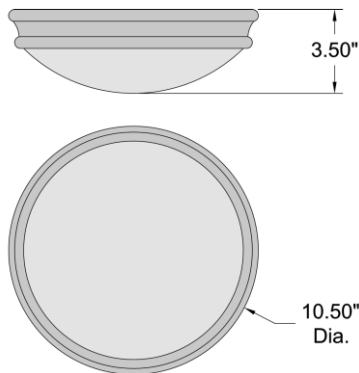

### PRODUCT MEASUREMENTS

FIXTURE**	BACKPLATE / CANOPY**
Length:	Length
Width:	Width:
Diameter 10.5"	Diameter:
Height: 3.5"	Height: 1.75"
Extension:	
Overall Height:	

#### LINE DRAWING