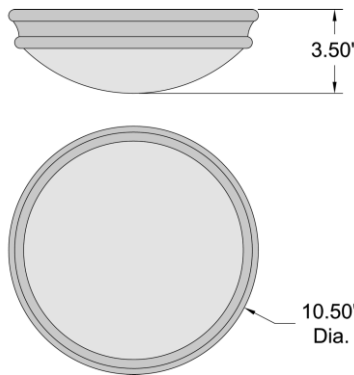

Stock Code: **20724LEDD-ORB/OPL**

Collection: Atom

PRODUCT INFORMATION

Base: 20724 Parent: 20724LEDD
Mounting Type: Ceiling UPC: 641594201154
Finish: Oil Rubbed Bronze
Diffuser: Opal

PRODUCT MEASUREMENTS

FIXTURE**	BACKPLATE / CANOPY**
Length:	Length
Width:	Width:
Diameter 10.5"	Diameter:
Height: 3.5"	Height: 1.75"
Extension:	
Overall Height:	

ADDITIONAL NOTES

Optional Color Temperature 5 Piece Minimum Order Quantity;
Custom Finish 5 Piece Minimum Order Quantity

Project Name: _____

Location: _____

Type: _____

Quantity: _____

Notes: _____

LINE DRAWING

IES FILE

In addition to Access Lighting's purchase and warranty terms and conditions, by signing below or placing an order, you agree that you are authorized to bind the entity placing any order and acknowledge the following: All of sizes and measurements are approximate and all images are for illustrative purposes only. In the event of an inconsistency, the "Product Measurements" section controls. There also may be slight differences in the colors and designs compared to the displayed and printed images.