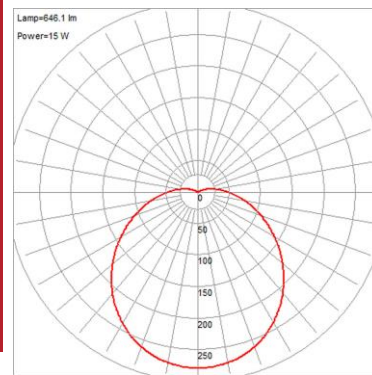

ADDITIONAL NOTES

Optional Color Temperature 5 Piece Minimum Order Quantity;
Custom Finish 5 Piece Minimum Order Quantity

Project Name: _____

Location: _____

Type: _____

Quantity: _____

Notes: _____

LINE DRAWING

IES FILE

In addition to Access Lighting's purchase and warranty terms and conditions, by signing below or placing an order, you agree that you are authorized to bind the entity placing any order and acknowledge the following: All of sizes and measurements are approximate and all images are for illustrative purposes only. In the event of an inconsistency, the "Product Measurements" section controls. There also may be slight differences in the colors and designs compared to the displayed and printed images.