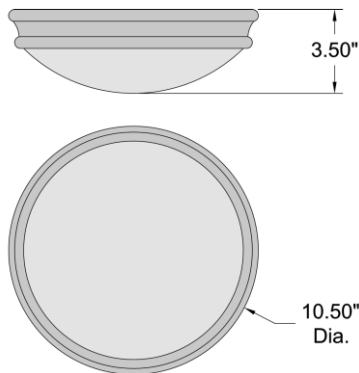

Stock Code: **20724-ORB/OPL**

Collection: Atom

PRODUCT INFORMATION

Base: 20724 Parent: 20724
Mounting Type: Ceiling UPC: 641594003123
Finish: Oil Rubbed Bronze
Diffuser: Opal

PRODUCT MEASUREMENTS

FIXTURE**	BACKPLATE / CANOPY**
Length:	Length
Width:	Width:
Diameter 10.5"	Diameter:
Height: 3.5"	Height: 1.75"
Extension:	
Overall Height:	

Location: _____

Type: _____

Quantity: _____

Notes:

LINE DRAWING

IES FILE

In addition to Access Lighting's purchase and warranty terms and conditions, by signing below or placing an order, you agree that you are authorized to bind the entity placing any order and acknowledge the following: All of sizes and measurements are approximate and all images are for illustrative purposes only. In the event of an inconsistency, the "Product Measurements" section controls. There also may be slight differences in the colors and designs compared to the displayed and printed images.

Signature: _____

Print Name _____ Date: _____

Toll Free 800-828-5483 www.AccessLighting.com

301 Piedmont Grove Park, Suite A, Greenville, SC 29611

** NOTE: All measurements are rounded up to the 1/4 inch. There is no warranty on any replaceable bulbs, even if included with the fixture.
Copyright Access Lighting Corp. All information is subject to change without notice. 2/18/2024 20724-ORB_OPL.pdf