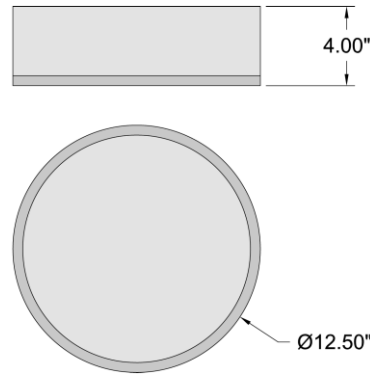

TECHNICAL SPECIFICATIONS

SPECIFICATIONS

Frame Material: Steel
Diffuser Material: Glass
Lamping Type: E-26 (Incandescent) Jbox: Standard
Lamping Base: E-26 Lamp Wattage: 60 W
Lamp Quantity: 2 Total Wattage: 120 W
Voltage: 120v Lamps Included: No

LINE DRAWING

IES FILE

In addition to Access Lighting's purchase and warranty terms and conditions, by signing below or placing an order, you agree that you are authorized to bind the entity placing any order and acknowledge the following: All of sizes and measurements are approximate and all images are for illustrative purposes only. In the event of an inconsistency, the "Product Measurements" section controls. There also may be slight differences in the colors and designs compared to the displayed and printed images.