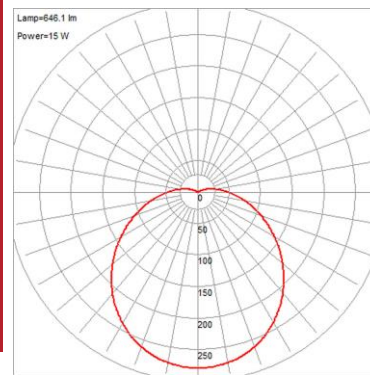

Stock Code: **20624LEDD-BS/OPL**

Collection: Cobalt

PRODUCT INFORMATION

Base: 20624 Parent: 20624LEDD
Mounting Type: Ceiling UPC: 641594200362
Finish: Brushed Steel
Diffuser: Opal

PRODUCT MEASUREMENTS

FIXTURE**	BACKPLATE / CANOPY**
Length:	Length
Width:	Width:
Diameter 11.25"	Diameter:
Height: 3.75"	Height: 1.5"
Extension:	
Overall Height:	

IES FILE

In addition to Access Lighting's purchase and warranty terms and conditions, by signing below or placing an order, you agree that you are authorized to bind the entity placing any order and acknowledge the following: All of sizes and measurements are approximate and all images are for illustrative purposes only. In the event of an inconsistency, the "Product Measurements" section controls. There also may be slight differences in the colors and designs compared to the displayed and printed images.