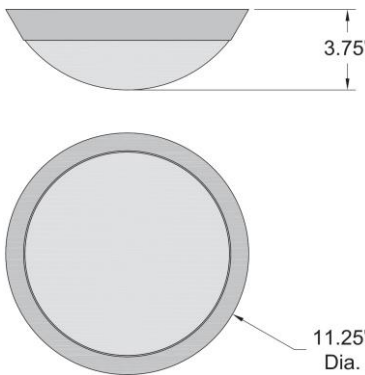

Stock Code: **20624LEDD-BS/OPL**

Collection: Cobalt

PRODUCT INFORMATION

Base: 20624 Parent: 20624LEDD
Mounting Type: Ceiling UPC: 641594200362
Finish: Brushed Steel
Diffuser: Opal

PRODUCT MEASUREMENTS

FIXTURE**	BACKPLATE / CANOPY**
Length:	Length
Width:	Width:
Diameter 11.25"	Diameter:
Height: 3.75"	Height: 1.5"
Extension:	
Overall Height:	

ADDITIONAL NOTES

Optional Color Temperature 5 Piece Minimum Order Quantity;
Custom Finish 5 Piece Minimum Order Quantity

Project Name: _____

Location: _____

Type: _____

Quantity: _____

Notes: _____

LINE DRAWING

IES FILE

In addition to Access Lighting's purchase and warranty terms and conditions, by signing below or placing an order, you agree that you are authorized to bind the entity placing any order and acknowledge the following: All of sizes and measurements are approximate and all images are for illustrative purposes only. In the event of an inconsistency, the "Product Measurements" section controls. There also may be slight differences in the colors and designs compared to the displayed and printed images.