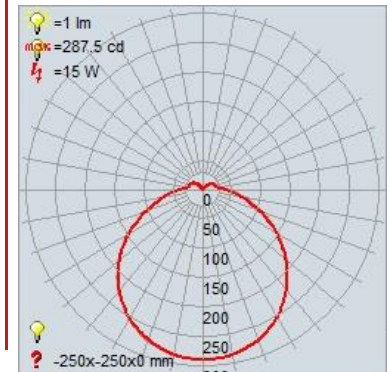

FIXTURE**	BACKPLATE / CANOPY**
Length:	Length
Width:	Width:
Diameter 12"	Diameter: 12"
Height: 3"	Height: .35"
Extension:	
Overall Height:	

TECHNICAL SPECIFICATIONS

SPECIFICATIONS

Frame Material: Metal
Diffuser Material: Acrylic
Lamping Type: SSL (Dedicated LED) Jbox: Standard
Lamping Base: SSL Lamp Wattage: 15 W
Lamp Quantity: 1 Total Wattage: 15 W
Voltage: 120v Lamps Included: Yes

Dimmable: Yes Nominal Lumens: 1300 Lm
CRI: 90 Delivered Lumens: 1063 Lm
CCT: 3000K
Recommended Dimmers:

ADDITIONAL NOTES

3 CCT Selectable Switch 3000K, 4000K, 5000K

Project Name: _____
Location: _____
Type: _____
Quantity: _____
Notes: _____

LINE DRAWING

IES FILE

In addition to Access Lighting's purchase and warranty terms and conditions, by signing below or placing an order, you agree that you are authorized to bind the entity placing any order and acknowledge the following: All of sizes and measurements are approximate and all images are for illustrative purposes only. In the event of an inconsistency, the "Product Measurements" section controls. There also may be slight differences in the colors and designs compared to the displayed and printed images.