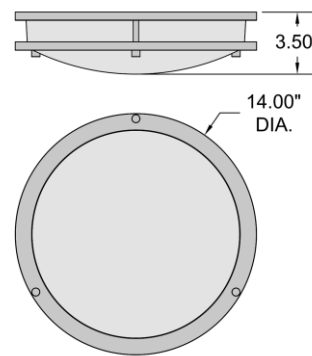

Stock Code: **20507LEDD-MBL/ACR**

Collection: Solero III

PRODUCT INFORMATION

Base: 20507 Parent: 20507LEDD
Mounting Type: Ceiling UPC: 641594249576
Finish: Matte Black
Diffuser: Acrylic Lens

PRODUCT MEASUREMENTS

FIXTURE**	BACKPLATE / CANOPY**
Length:	Length
Width:	Width:
Diameter 14"	Diameter:
Height: 4"	Height:
Extension:	
Overall Height:	

TECHNICAL SPECIFICATIONS

SPECIFICATIONS

Frame Material: Metal
Diffuser Material: Acrylic
Lamping Type: SSL (Dedicated LED) Jbox: Standard
Lamping Base: SSL Lamp Wattage: 20 W
Lamp Quantity: 1 Total Wattage: 20 W
Voltage: 120v Lamps Included: Yes

QUALIFICATIONS

Location Rating Damp
Certification: ETL (US/Canada) Listed
ADA Compliant: No Energy Star: No
JA8 Compliant: Yes Emergency Lighting: No
Marine Grade Finish: No
Warranty**: 5 Year

PHOTOMETRICS

Dimmable: Yes Nominal Lumens: 1500 Lm
CRI: 90 Delivered Lumens: 1150 Lm
CCT: 3000K
Recommended Dimmers:
(TRIAC)LEVITON Decora Sureslide 6672; (TRIAC)LEVITON Decora Sureslide 6674; (TRIAC)LEVITON Trimatron 6684; (TRIAC)LUTRON Ariadni/Toggler TGCL-153P; (ELV)LUTRON Maestro CL (Package) MACL-153M-RHW; (ELV)LUTRON Maestro CI MACI -153M; (FI VI) LUTRON Diva DVFI V-30

ADDITIONAL NOTES

Optional Color Temperature 500 Piece Minimum Order Quantity

Project Name: _____
Location: _____
Type: _____
Quantity: _____
Notes: _____

LINE DRAWING

IES FILE