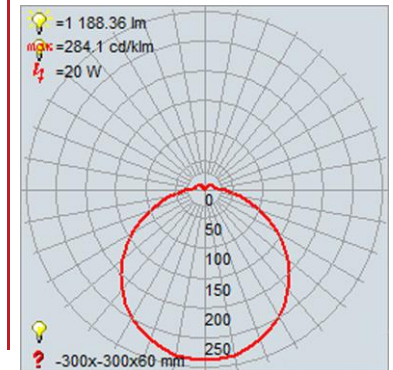

FIXTURE**	BACKPLATE / CANOPY**
Length:	Length
Width:	Width:
Diameter 14"	Diameter:
Height: 4"	Height:
Extension:	
Overall Height:	

TECHNICAL SPECIFICATIONS

SPECIFICATIONS

Frame Material: Metal
Diffuser Material: Acrylic
Lamping Type: SSL (Dedicated LED) Jbox: Standard
Lamping Base: SSL Lamp Wattage: 20 W
Lamp Quantity: 1 Total Wattage: 20 W
Voltage: 120v Lamps Included: Yes

ADDITIONAL NOTES

Optional Color Temperature 500 Piece Minimum Order Quantity

Project Name: _____
Location: _____
Type: _____
Quantity: _____
Notes: _____

LINE DRAWING

IES FILE

In addition to Access Lighting's purchase and warranty terms and conditions, by signing below or placing an order, you agree that you are authorized to bind the entity placing any order and acknowledge the following: All of sizes and measurements are approximate and all images are for illustrative purposes only. In the event of an inconsistency, the "Product Measurements" section controls. There also may be slight differences in the colors and designs compared to the displayed and printed images.