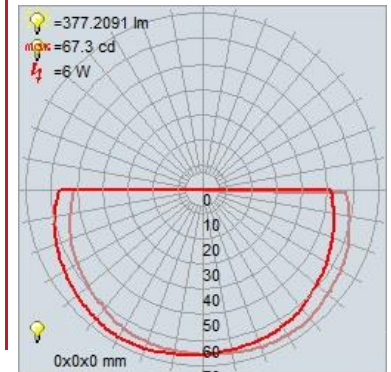

Stock Code: **20495LEDD-MBL/OPL**

Collection: Michelle

PRODUCT INFORMATION

Base: 20495 Parent: 20495LEDD
Mounting Type: Ceiling UPC: 641594259377
Finish: Matte Black
Diffuser: Opal

PRODUCT MEASUREMENTS

FIXTURE**	BACKPLATE / CANOPY**
Length:	Length
Width:	Width:
Diameter 7"	Diameter: 5.5"
Height: 10"	Height: 1"
Extension:	
Overall Height:	

Dimmable: Yes Nominal Lumens: 800 Lm
CRI: 90 Delivered Lumens: 377 Lm
CCT: 3000K
Recommended Dimmers:

ADDITIONAL NOTES

Project Name: _____
Location: _____
Type: _____
Quantity: _____
Notes: _____

LINE DRAWING

IES FILE

In addition to Access Lighting's purchase and warranty terms and conditions, by signing below or placing an order, you agree that you are authorized to bind the entity placing any order and acknowledge the following: All of sizes and measurements are approximate and all images are for illustrative purposes only. In the event of an inconsistency, the "Product Measurements" section controls. There also may be slight differences in the colors and designs compared to the displayed and printed images.