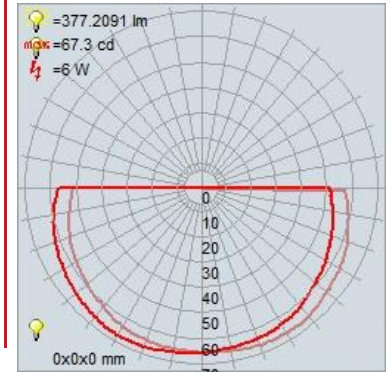

Stock Code: **20495LEDD-BS/OPL**

Collection: Michelle

PRODUCT INFORMATION

Base: 20495 Parent: 20495LEDD
Mounting Type: Ceiling UPC: 641594259360
Finish: Brushed Steel
Diffuser: Opal

PRODUCT MEASUREMENTS

FIXTURE**	BACKPLATE / CANOPY**
Length:	Length
Width:	Width:
Diameter 7"	Diameter: 5.5"
Height: 10"	Height: 1"
Extension:	
Overall Height:	

Dimmable: Yes Nominal Lumens: 800 Lm
CRI: 90 Delivered Lumens: 377 Lm
CCT: 3000K
Recommended Dimmers:

ADDITIONAL NOTES

Project Name: _____
Location: _____
Type: _____
Quantity: _____
Notes: _____

LINE DRAWING

IES FILE

In addition to Access Lighting's purchase and warranty terms and conditions, by signing below or placing an order, you agree that you are authorized to bind the entity placing any order and acknowledge the following: All of sizes and measurements are approximate and all images are for illustrative purposes only. In the event of an inconsistency, the "Product Measurements" section controls. There also may be slight differences in the colors and designs compared to the displayed and printed images.