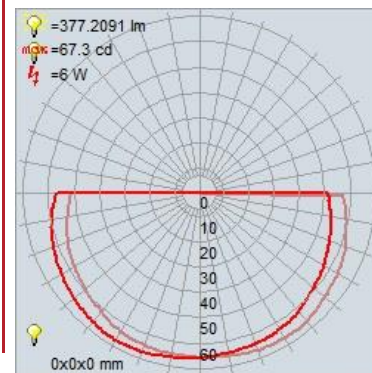

Stock Code: **20495LEDD-AB/OPL**

Collection: Michelle

PRODUCT INFORMATION

Base: 20495 Parent: 20495LEDD
Mounting Type: Ceiling UPC: 641594259384
Finish: Antique Brass
Diffuser: Opal

PRODUCT MEASUREMENTS

FIXTURE**	BACKPLATE / CANOPY**
Length:	Length:
Width:	Width:
Diameter 7"	Diameter: 5.5"
Height: 10"	Height: 1"
Extension:	
Overall Height:	

Dimmable: Yes Nominal Lumens: 800 Lm
CRI: 90 Delivered Lumens: 377 Lm
CCT: 3000K
Recommended Dimmers:

ADDITIONAL NOTES

Project Name: _____

Location: _____

Type: _____

Quantity: _____

Notes: _____

LINE DRAWING

IES FILE

In addition to Access Lighting's purchase and warranty terms and conditions, by signing below or placing an order, you agree that you are authorized to bind the entity placing any order and acknowledge the following: All of sizes and measurements are approximate and all images are for illustrative purposes only. In the event of an inconsistency, the "Product Measurements" section controls. There also may be slight differences in the colors and designs compared to the displayed and printed images.