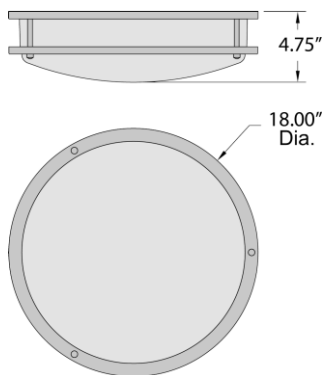

### PRODUCT MEASUREMENTS

FIXTURE**	BACKPLATE / CANOPY**
Length:	Length
Width:	Width:
Diameter 18"	Diameter: 18"
Height: 4.75"	Height: 1"
Extension:	
Overall Height:	

#### LINE DRAWING