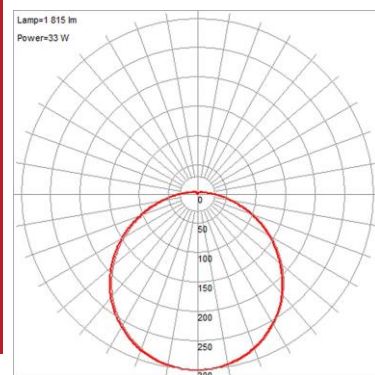

IES FILE

In addition to Access Lighting's purchase and warranty terms and conditions, by signing below or placing an order, you agree that you are authorized to bind the entity placing any order and acknowledge the following: All of sizes and measurements are approximate and all images are for illustrative purposes only. In the event of an inconsistency, the "Product Measurements" section controls. There also may be slight differences in the colors and designs compared to the displayed and printed images.

Signature: _____

Print Name _____ Date: _____

Toll Free 800-828-5483 www.AccessLighting.com

301 Piedmont Grove Park, Suite A, Greenville, SC 29611

** NOTE: All measurements are rounded up to the 1/4 inch. There is no warranty on any replaceable bulbs, even if included with the fixture.
Copyright Access Lighting Corp. All information is subject to change without notice. 2/18/2024 20466LEDEM-CH_ACR.pdf