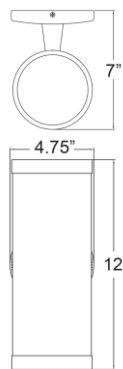

### PRODUCT MEASUREMENTS

FIXTURE**	BACKPLATE / CANOPY**
Length:	Length
Width: 4.75"	Width:
Diameter	Diameter: 4.75"
Height: 12"	Height: 0.5"
Extension: 7"	
Overall Height:	

#### LINE DRAWING

#### IES FILE

In addition to Access Lighting's purchase and warranty terms and conditions, by signing below or placing an order, you agree that you are authorized to bind the entity placing any order and acknowledge the following: All of sizes and measurements are approximate and all images are for illustrative purposes only. In the event of an inconsistency, the "Product Measurements" section controls. There also may be slight differences in the colors and designs compared to the displayed and printed images.