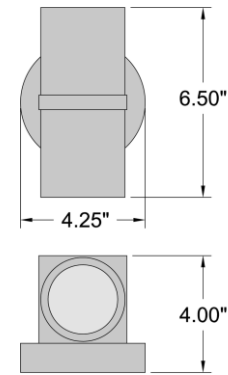

Stock Code: **20352MG-SAT/CLR**

Collection: KO Dual

PRODUCT INFORMATION

Base: 20352 Parent: 20352MG
Mounting Type: Wall UPC: 641594089318
Finish: Satin
Diffuser: Clear

PRODUCT MEASUREMENTS

FIXTURE**	BACKPLATE / CANOPY**
Length:	Length
Width: 4.25"	Width:
Diameter	Diameter:
Height: 6.5"	Height: 1.5"
Extension: 4"	
Overall Height:	

TECHNICAL SPECIFICATIONS

SPECIFICATIONS

Frame Material: Aluminum
Diffuser Material: Glass
Lamping Type: GU-10 (Halogen) Jbox: Standard
Lamping Base: GU-10 Lamp Wattage: 35 W
Lamp Quantity: 2 Total Wattage: 70 W
Voltage: 120v Lamps Included: No

Project Name: _____
Location: _____
Type: _____
Quantity: _____
Notes:

LINE DRAWING

IES FILE

In addition to Access Lighting's purchase and warranty terms and conditions, by signing below or placing an order, you agree that you are authorized to bind the entity placing any order and acknowledge the following: All of sizes and measurements are approximate and all images are for illustrative purposes only. In the event of an inconsistency, the "Product Measurements" section controls. There also may be slight differences in the colors and designs compared to the displayed and printed images.