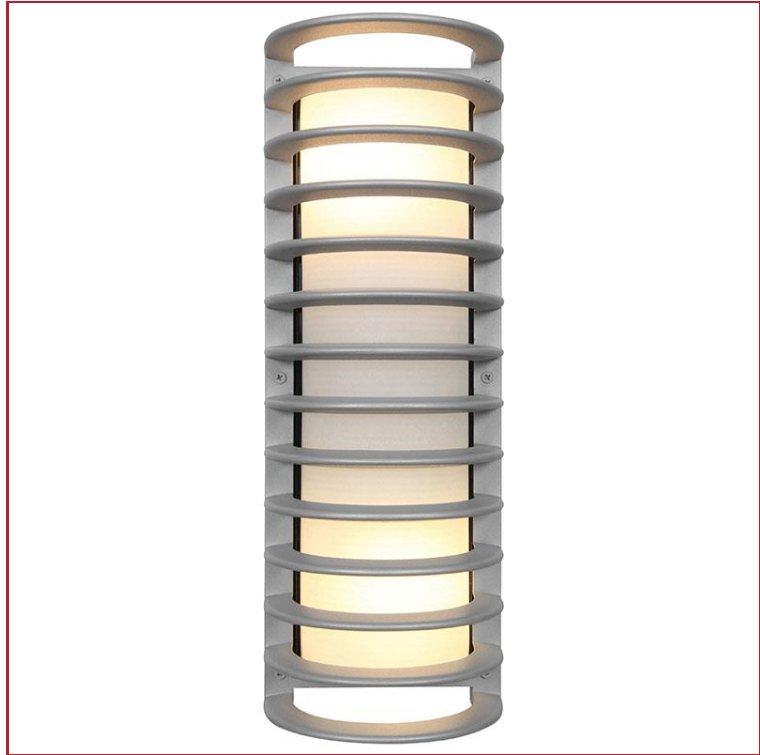

Stock Code: **20266LEDDMGLP-SAT/RFR**

Collection: Bermuda

PRODUCT INFORMATION

Base: 20266 Parent: 20266LEDDMGL
Mounting Type: Wall UPC: 641594253658
Finish: Satin
Diffuser: Ribbed Frosted

PRODUCT MEASUREMENTS

FIXTURE**	BACKPLATE / CANOPY**
Length:	Length: 7"
Width: 6"	Width: 4.5"
Diameter	Diameter:
Height: 16.75"	Height: 1"
Extension: 5.5"	
Overall Height:	

TECHNICAL SPECIFICATIONS

SPECIFICATIONS

Frame Material: Aluminum
Diffuser Material: Glass
Lamping Type: E-26 (Replaceable LED Jbox: Standard
Lamping Base: E-26 Lamp Wattage: 9 W
Lamp Quantity: 2 Total Wattage: 18 W
Voltage: 120v Lamps Included: Yes

QUALIFICATIONS

Location Rating Wet
Certification: ETL (US/Canada) Listed
ADA Compliant: No Energy Star: No
JA8 Compliant: No Emergency Lighting: No
Marine Grade Finish: Yes
Warranty**: 5 Year

PHOTOMETRICS

Dimmable: Yes Nominal Lumens: 1600 Lm
CRI: 90 Delivered Lumens: N/A
CCT: 3000K
Recommended Dimmers:
(TRIAC)LEGRAND Titan CD703-PW; (ELV)LUTRON Skylark
SELV-300P; (MLV)COOPER Aspire 9530SW

ADDITIONAL NOTES

Project Name: _____
Location: _____
Type: _____
Quantity: _____
Notes: _____

LINE DRAWING

IES FILE

In addition to Access Lighting's purchase and warranty terms and conditions, by signing below or placing an order, you agree that you are authorized to bind the entity placing any order and acknowledge the following: All of sizes and measurements are approximate and all images are for illustrative purposes only. In the event of an inconsistency, the "Product Measurements" section controls. There also may be slight differences in the colors and designs compared to the displayed and printed images.

Signature: _____
Print Name: _____ Date: _____

Toll Free 800-828-5483 www.AccessLighting.com
301 Piedmont Grove Park, Suite A, Greenville, SC 29611

** NOTE: All measurements are rounded up to the 1/4 inch. There is no warranty on any replaceable bulbs, even if included with the fixture.
Copyright Access Lighting Corp. All information is subject to change without notice. 3/4/2026 20266LEDDMGLP-SAT_RFR.pdf