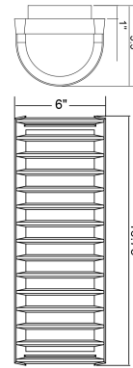

In addition to Access Lighting's purchase and warranty terms and conditions, by signing below or placing an order, you agree that you are authorized to bind the entity placing any order and acknowledge the following: All of sizes and measurements are approximate and all images are for illustrative purposes only. In the event of an inconsistency, the "Product Measurements" section controls. There also may be slight differences in the colors and designs compared to the displayed and printed images.

Signature: _____
Print Name: _____ Date: _____

Toll Free 800-828-5483 www.AccessLighting.com
301 Piedmont Grove Park, Suite A, Greenville, SC 29611