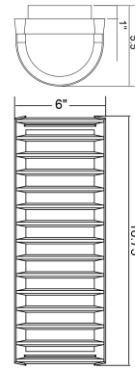

<b>FIXTURE**</b>	<b>BACKPLATE / CANOPY**</b>
Length:	Length: 7"
Width: 6"	Width: 4.5"
Diameter	Diameter:
Height: 16.75"	Height: 1"
Extension: 5.5"	
Overall Height:	

**TECHNICAL SPECIFICATIONS**

**SPECIFICATIONS**

**ADDITIONAL NOTES**

Project Name: \_\_\_\_\_  
Location: \_\_\_\_\_  
Type: \_\_\_\_\_  
Quantity: \_\_\_\_\_  
Notes: \_\_\_\_\_

LINE DRAWING

IES FILE

In addition to Access Lighting's purchase and warranty terms and conditions, by signing below or placing an order, you agree that you are authorized to bind the entity placing any order and acknowledge the following: All of sizes and measurements are approximate and all images are for illustrative purposes only. In the event of an inconsistency, the "Product Measurements" section controls. There also may be slight differences in the colors and designs compared to the displayed and printed images.