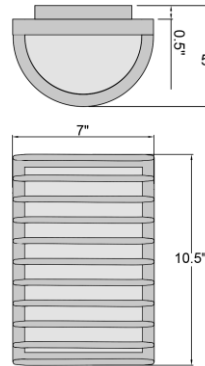

<b>FIXTURE**</b>	<b>BACKPLATE / CANOPY**</b>
Length:	Length: 4.75"
Width: 7"	Width: 4.75"
Diameter	Diameter:
Height: 10.5"	Height: 0.5"
Extension: 5"	
Overall Height:	

**TECHNICAL SPECIFICATIONS**

**SPECIFICATIONS**

**PHOTOMETRICS**

Dimmable: Yes Nominal Lumens: 800 Lm  
CRI: 90 Delivered Lumens: N/A  
CCT: 3000K  
Recommended Dimmers:  
(MLV)COOPER Aspire 9530SW; (ELV)LUTRON Skylark SELV-300P; (TRIAC)LEGRAND Titan CD703-PW

**ADDITIONAL NOTES**

Project Name: \_\_\_\_\_  
Location: \_\_\_\_\_  
Type: \_\_\_\_\_  
Quantity: \_\_\_\_\_  
Notes: \_\_\_\_\_

**LINE DRAWING**

**IES FILE**

In addition to Access Lighting's purchase and warranty terms and conditions, by signing below or placing an order, you agree that you are authorized to bind the entity placing any order and acknowledge the following: All of sizes and measurements are approximate and all images are for illustrative purposes only. In the event of an inconsistency, the "Product Measurements" section controls. There also may be slight differences in the colors and designs compared to the displayed and printed images.