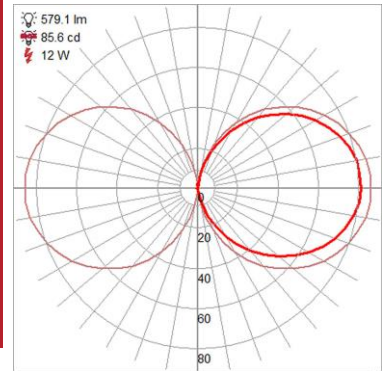

FIXTURE**	BACKPLATE / CANOPY**
Length:	Length
Width: 5"	Width: 5"
Diameter	Diameter:
Height: 10.25"	Height: 10.25"
Extension: 4.5"	
Overall Height:	

**TECHNICAL SPECIFICATIONS**

**SPECIFICATIONS**

Frame Material: Steel  
Diffuser Material: Acrylic  
Lamping Type: SSL (Dedicated LED) Jbox: Standard  
Lamping Base: SSL Lamp Wattage: 12 W  
Lamp Quantity: 1 Total Wattage: 12 W  
Voltage: 120v Lamps Included: Yes

LINE DRAWING

IES FILE

In addition to Access Lighting's purchase and warranty terms and conditions, by signing below or placing an order, you agree that you are authorized to bind the entity placing any order and acknowledge the following: All of sizes and measurements are approximate and all images are for illustrative purposes only. In the event of an inconsistency, the "Product Measurements" section controls. There also may be slight differences in the colors and designs compared to the displayed and printed images.