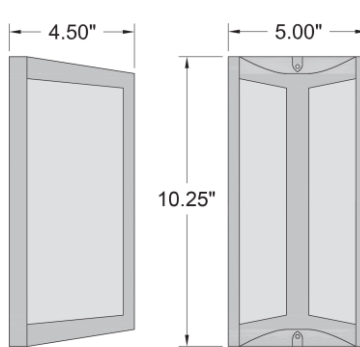

FIXTURE**	BACKPLATE / CANOPY**
Length:	Length
Width: 5"	Width: 5"
Diameter	Diameter:
Height: 10.25"	Height: 10.25"
Extension: 4.5"	
Overall Height:	

**TECHNICAL SPECIFICATIONS**

**SPECIFICATIONS**

Frame Material: Steel  
Diffuser Material: Acrylic  
Lamping Type: SSL (Dedicated LED) Jbox: Standard  
Lamping Base: SSL Lamp Wattage: 12 W  
Lamp Quantity: 1 Total Wattage: 12 W  
Voltage: 120v Lamps Included: Yes

LINE DRAWING

IES FILE

In addition to Access Lighting's purchase and warranty terms and conditions, by signing below or placing an order, you agree that you are authorized to bind the entity placing any order and acknowledge the following: All of sizes and measurements are approximate and all images are for illustrative purposes only. In the event of an inconsistency, the "Product Measurements" section controls. There also may be slight differences in the colors and designs compared to the displayed and printed images.