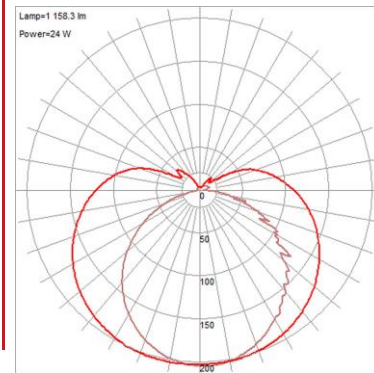

<b>FIXTURE**</b>	<b>BACKPLATE / CANOPY**</b>
Length:	Length
Width: 6"	Width: 3.25"
Diameter	Diameter:
Height: 24"	Height: 24"
Extension: 4"	
Overall Height:	

**TECHNICAL SPECIFICATIONS**

**SPECIFICATIONS**

**PHOTOMETRICS**

Dimmable: No Nominal Lumens: 1400 Lm  
CRI: 90 Delivered Lumens: 1158 Lm  
CCT: 3000K  
Recommended Dimmers:

**ADDITIONAL NOTES**

Optional Color Temperature 100 Piece Minimum Order Quantity

Project Name: \_\_\_\_\_

Location: \_\_\_\_\_

Type: \_\_\_\_\_

Quantity: \_\_\_\_\_

Notes: \_\_\_\_\_

**LINE DRAWING**

**IES FILE**

In addition to Access Lighting's purchase and warranty terms and conditions, by signing below or placing an order, you agree that you are authorized to bind the entity placing any order and acknowledge the following: All of sizes and measurements are approximate and all images are for illustrative purposes only. In the event of an inconsistency, the "Product Measurements" section controls. There also may be slight differences in the colors and designs compared to the displayed and printed images.