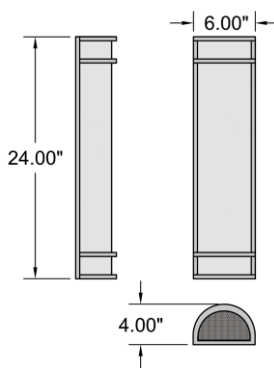

<b>FIXTURE**</b>	<b>BACKPLATE / CANOPY**</b>
Length:	Length
Width: 6"	Width: 3.25"
Diameter	Diameter:
Height: 24"	Height: 24"
Extension: 4"	
Overall Height:	

**TECHNICAL SPECIFICATIONS**

**SPECIFICATIONS**

Project Name: \_\_\_\_\_

Location: \_\_\_\_\_

Type: \_\_\_\_\_

Quantity: \_\_\_\_\_

Notes: \_\_\_\_\_

**LINE DRAWING**

**IES FILE**

In addition to Access Lighting's purchase and warranty terms and conditions, by signing below or placing an order, you agree that you are authorized to bind the entity placing any order and acknowledge the following: All of sizes and measurements are approximate and all images are for illustrative purposes only. In the event of an inconsistency, the "Product Measurements" section controls. There also may be slight differences in the colors and designs compared to the displayed and printed images.

Signature: \_\_\_\_\_

Print Name \_\_\_\_\_ Date: \_\_\_\_\_

**Toll Free 800-828-5483 www.AccessLighting.com**

301 Piedmont Grove Park, Suite A, Greenville, SC 29611

\*\* NOTE: All measurements are rounded up to the 1/4 inch. There is no warranty on any replaceable bulbs, even if included with the fixture. Copyright Access Lighting Corp. All information is subject to change without notice. 2/18/2024 20107LEDMG-BRZ\_ACR.pdf