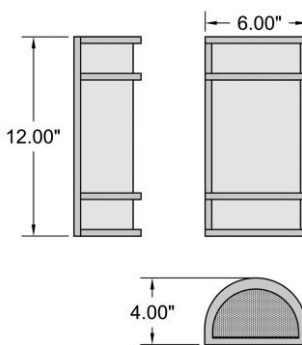

<b>FIXTURE**</b>	<b>BACKPLATE / CANOPY**</b>
Length:	Length
Width: 6"	Width: 3.25"
Diameter	Diameter:
Height: 12"	Height: 12"
Extension: 4"	
Overall Height:	

**TECHNICAL SPECIFICATIONS**

**SPECIFICATIONS**

Project Name: \_\_\_\_\_

Location: \_\_\_\_\_

Type: \_\_\_\_\_

Quantity: \_\_\_\_\_

Notes: \_\_\_\_\_

**LINE DRAWING**

**IES FILE**

In addition to Access Lighting's purchase and warranty terms and conditions, by signing below or placing an order, you agree that you are authorized to bind the entity placing any order and acknowledge the following: All of sizes and measurements are approximate and all images are for illustrative purposes only. In the event of an inconsistency, the "Product Measurements" section controls. There also may be slight differences in the colors and designs compared to the displayed and printed images.

Signature: \_\_\_\_\_

Print Name \_\_\_\_\_ Date: \_\_\_\_\_

**Toll Free 800-828-5483 www.AccessLighting.com**

301 Piedmont Grove Park, Suite A, Greenville, SC 29611

\*\* NOTE: All measurements are rounded up to the 1/4 inch. There is no warranty on any replaceable bulbs, even if included with the fixture. Copyright Access Lighting Corp. All information is subject to change without notice. 2/18/2024 20105LEDMG-SAT\_ACR.pdf