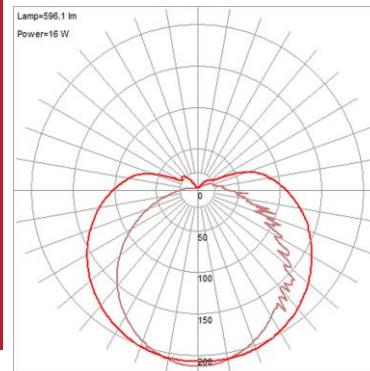

<b>FIXTURE**</b>	<b>BACKPLATE / CANOPY**</b>
Length:	Length
Width: 6"	Width: 3.25"
Diameter	Diameter:
Height: 12"	Height: 12"
Extension: 4"	
Overall Height:	

**TECHNICAL SPECIFICATIONS**

**SPECIFICATIONS**

**PHOTOMETRICS**

Dimmable: No Nominal Lumens: 800 Lm  
CRI: 90 Delivered Lumens: 596 Lm  
CCT: 3000K  
Recommended Dimmers:

**ADDITIONAL NOTES**

Optional Color Temperature 100 Piece Minimum Order Quantity

Project Name: \_\_\_\_\_

Location: \_\_\_\_\_

Type: \_\_\_\_\_

Quantity: \_\_\_\_\_

Notes: \_\_\_\_\_

**LINE DRAWING**

**IES FILE**

In addition to Access Lighting's purchase and warranty terms and conditions, by signing below or placing an order, you agree that you are authorized to bind the entity placing any order and acknowledge the following: All of sizes and measurements are approximate and all images are for illustrative purposes only. In the event of an inconsistency, the "Product Measurements" section controls. There also may be slight differences in the colors and designs compared to the displayed and printed images.

Signature: \_\_\_\_\_

Print Name \_\_\_\_\_ Date: \_\_\_\_\_

**Toll Free 800-828-5483 www.AccessLighting.com**

301 Piedmont Grove Park, Suite A, Greenville, SC 29611

\*\* NOTE: All measurements are rounded up to the 1/4 inch. There is no warranty on any replaceable bulbs, even if included with the fixture. Copyright Access Lighting Corp. All information is subject to change without notice. 2/18/2024 20105LEDMG-SAT\_ACR.pdf