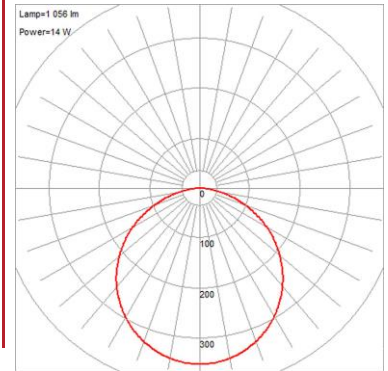

FIXTURE**	BACKPLATE / CANOPY**
Length:	Length
Width:	Width:
Diameter 7"	Diameter:
Height: 1"	Height:
Extension:	
Overall Height:	

TECHNICAL SPECIFICATIONS

SPECIFICATIONS

Frame Material: Acrylic
Diffuser Material: Acrylic
Lamping Type: SSL (Dedicated LED) Jbox: Standard
Lamping Base: SSL Lamp Wattage: 14 W
Lamp Quantity: 1 Total Wattage: 14 W
Voltage: 120v Lamps Included: Yes

ADDITIONAL NOTES

Project Name: _____
Location: _____
Type: _____
Quantity: _____
Notes: _____

LINE DRAWING

IES FILE

In addition to Access Lighting's purchase and warranty terms and conditions, by signing below or placing an order, you agree that you are authorized to bind the entity placing any order and acknowledge the following: All of sizes and measurements are approximate and all images are for illustrative purposes only. In the event of an inconsistency, the "Product Measurements" section controls. There also may be slight differences in the colors and designs compared to the displayed and printed images.