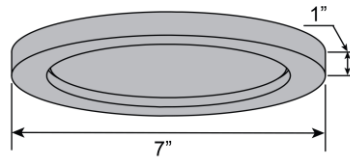

Stock Code: **20071LEDD-SILV/ACR**

Collection: **Ulko**

PRODUCT INFORMATION

Base: 20071 Parent: 20071LEDD
Mounting Type: Ceiling UPC: 641594217674
Finish: Silver
Diffuser: Acrylic Lens

PRODUCT MEASUREMENTS

FIXTURE**	BACKPLATE / CANOPY**
Length:	Length
Width:	Width:
Diameter 7"	Diameter:
Height: 1"	Height:
Extension:	
Overall Height:	

TECHNICAL SPECIFICATIONS

SPECIFICATIONS

Frame Material: Acrylic
Diffuser Material: Acrylic
Lamping Type: SSL (Dedicated LED) Jbox: Standard
Lamping Base: SSL Lamp Wattage: 14 W
Lamp Quantity: 1 Total Wattage: 14 W
Voltage: 120v Lamps Included: Yes

QUALIFICATIONS

Location Rating Wet
Certification: ETL (US/Canada) Listed
ADA Compliant: No Energy Star: No
JA8 Compliant: Outdoor Only Emergency Lighting: No
Marine Grade Finish: No
Warranty**: 5 Year

PHOTOMETRICS

Dimmable: Yes Nominal Lumens: 1200 Lm
CRI: 90 Delivered Lumens: 1056 Lm
CCT: 3000K
Recommended Dimmers:
(TRIAC)LUTRON Diva DVCL-153P; (TRIAC)LEVITON Trimatron 6684; (MLV)LUTRON Diva DVLV-600P; (TRIAC)LUTRON Diva DV-600P; (ELV)LUTRON Skylark SELV-300P; (TRIAC)LEVITON Decora Sureslide 6674; (TRIAC)LEVITON Surslide 6631

ADDITIONAL NOTES

Project Name: _____
Location: _____
Type: _____
Quantity: _____
Notes: _____

In addition to Access Lighting's purchase and warranty terms and conditions, by signing below or placing an order, you agree that you are authorized to bind the entity placing any order and acknowledge the following: All of sizes and measurements are approximate and all images are for illustrative purposes only. In the event of an inconsistency, the "Product Measurements" section controls. There also may be slight differences in the colors and designs compared to the displayed and printed images.

Signature: _____