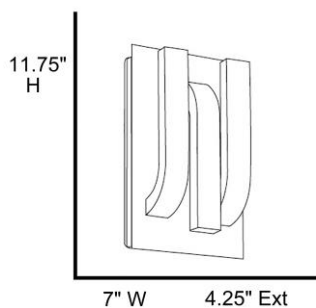

<b>FIXTURE**</b>	<b>BACKPLATE / CANOPY**</b>
Length:	Length 11"
Width: 7"	Width: 6.25"
Diameter	Diameter:
Height: 11.75"	Height: 1.75"
Extension: 4.25"	
Overall Height:	

**TECHNICAL SPECIFICATIONS**

**SPECIFICATIONS**

**PHOTOMETRICS**

Dimmable: Yes Nominal Lumens: 1200 Lm  
CRI: 80 Delivered Lumens: N/A  
CCT: 3000K  
Recommended Dimmers:  
(TRIAC)LUTRON Skylark S-600 or S-600P; (TRIAC)LEVITON  
illumatech IPI06; (TRIAC)LEVITON Surslide 6631;  
(TRIAC)LEVITON Sureslide 6633-P

**ADDITIONAL NOTES**

Project Name: \_\_\_\_\_  
Location: \_\_\_\_\_  
Type: \_\_\_\_\_  
Quantity: \_\_\_\_\_  
Notes:

LINE DRAWING

IES FILE

In addition to Access Lighting's purchase and warranty terms and conditions, by signing below or placing an order, you agree that you are authorized to bind the entity placing any order and acknowledge the following: All of sizes and measurements are approximate and all images are for illustrative purposes only. In the event of an inconsistency, the "Product Measurements" section controls. There also may be slight differences in the colors and designs compared to the displayed and printed images.