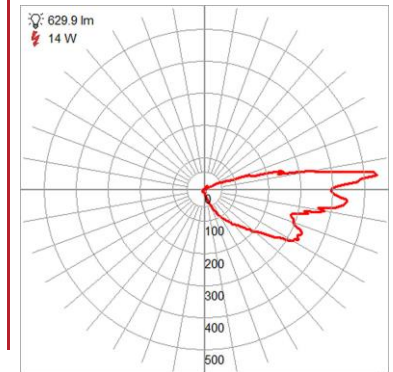

Stock Code: **20043S-LEDDMG-BL/CLR**

Collection: Mist

PRODUCT INFORMATION

Base: 20043S Parent: 20043S-LEDDM
Mounting Type: Wall UPC: 641594228953
Finish: Black
Diffuser: Clear

PRODUCT MEASUREMENTS

FIXTURE**	BACKPLATE / CANOPY**
Length:	Length
Width: 4.5"	Width:
Diameter	Diameter:
Height: 6"	Height:
Extension: 2.5"	
Overall Height:	

PHOTOMETRICS

Dimmable: No Nominal Lumens: 1100 Lm
CRI: 90 Delivered Lumens: 629 Lm
CCT: 3000K
Recommended Dimmers:

ADDITIONAL NOTES

Project Name: _____
Location: _____
Type: _____
Quantity: _____
Notes: _____

LINE DRAWING

IES FILE

In addition to Access Lighting's purchase and warranty terms and conditions, by signing below or placing an order, you agree that you are authorized to bind the entity placing any order and acknowledge the following: All of sizes and measurements are approximate and all images are for illustrative purposes only. In the event of an inconsistency, the "Product Measurements" section controls. There also may be slight differences in the colors and designs compared to the displayed and printed images.