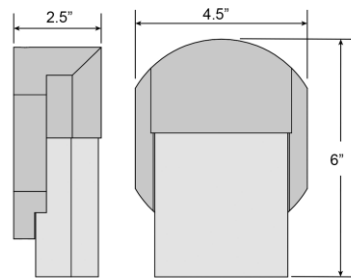

Stock Code: **20043S-LEDDMG-BL/CLR**

Collection: Mist

PRODUCT INFORMATION

Base: 20043S Parent: 20043S-LEDDM
Mounting Type: Wall UPC: 641594228953
Finish: Black
Diffuser: Clear

PRODUCT MEASUREMENTS

FIXTURE**	BACKPLATE / CANOPY**
Length:	Length
Width: 4.5"	Width:
Diameter	Diameter:
Height: 6"	Height:
Extension: 2.5"	
Overall Height:	

PHOTOMETRICS

Dimmable: No Nominal Lumens: 1100 Lm
CRI: 90 Delivered Lumens: 629 Lm
CCT: 3000K
Recommended Dimmers:

ADDITIONAL NOTES

Project Name: _____
Location: _____
Type: _____
Quantity: _____
Notes: _____

LINE DRAWING

IES FILE

In addition to Access Lighting's purchase and warranty terms and conditions, by signing below or placing an order, you agree that you are authorized to bind the entity placing any order and acknowledge the following: All of sizes and measurements are approximate and all images are for illustrative purposes only. In the event of an inconsistency, the "Product Measurements" section controls. There also may be slight differences in the colors and designs compared to the displayed and printed images.