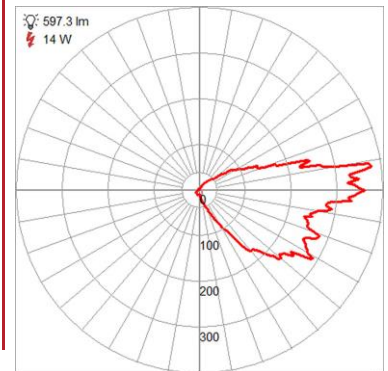

Stock Code: **20043M-LEDDMG-SAT/CLR**

Collection: Mist

PRODUCT INFORMATION

Base: 20043M Parent: 20043M-LEDDM
Mounting Type: Wall UPC: 641594228946
Finish: Satin
Diffuser: Clear

PRODUCT MEASUREMENTS

FIXTURE**	BACKPLATE / CANOPY**
Length:	Length
Width: 6"	Width:
Diameter	Diameter:
Height: 8"	Height:
Extension: 3"	
Overall Height:	

TECHNICAL SPECIFICATIONS

SPECIFICATIONS

Frame Material: Steel	
Diffuser Material: Glass	
Lamping Type: SSL (Dedicated LED)	Jbox: Standard
Lamping Base: SSL	Lamp Wattage: 15 W
Lamp Quantity: 1	Total Wattage: 15 W
Voltage: 120v	Lamps Included: Yes

QUALIFICATIONS

Location Rating: Wet	
Certification: UL (US/Canada) Listed	
ADA Compliant: Yes	Energy Star: No
JA8 Compliant: Outdoor Only	Emergency Lighting: No
Marine Grade Finish: Yes	
Warranty**: 5 Year	

PHOTOMETRICS

Dimmable: Yes	Nominal Lumens: 1100 Lm
CRI: 90	Delivered Lumens: 597 Lm
CCT: 3000K	
Recommended Dimmers:	

ADDITIONAL NOTES

Project Name: _____
Location: _____
Type: _____
Quantity: _____
Notes: _____

IES FILE

In addition to Access Lighting's purchase and warranty terms and conditions, by signing below or placing an order, you agree that you are authorized to bind the entity placing any order and acknowledge the following: All of sizes and measurements are approximate and all images are for illustrative purposes only. In the event of an inconsistency, the "Product Measurements" section controls. There also may be slight differences in the colors and designs compared to the displayed and printed images.

Signature: _____

Print Name _____ Date: _____

Toll Free 800-828-5483 www.AccessLighting.com

301 Piedmont Grove Park, Suite A, Greenville, SC 29611