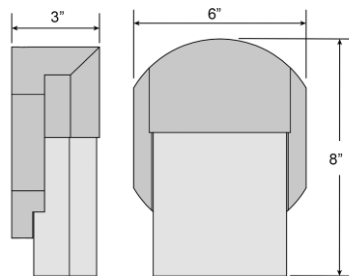

Stock Code: **20043M-LEDDMG-SAT/CLR**

Collection: Mist

PRODUCT INFORMATION

Base: 20043M Parent: 20043M-LEDDM
Mounting Type: Wall UPC: 641594228946
Finish: Satin
Diffuser: Clear

PRODUCT MEASUREMENTS

FIXTURE**	BACKPLATE / CANOPY**
Length:	Length
Width: 6"	Width:
Diameter	Diameter:
Height: 8"	Height:
Extension: 3"	
Overall Height:	

PHOTOMETRICS

Dimmable: Yes	Nominal Lumens: 1100 Lm
CRI: 90	Delivered Lumens: 597 Lm
CCT: 3000K	
Recommended Dimmers:	

ADDITIONAL NOTES

Project Name: _____
 Location: _____
 Type: _____
 Quantity: _____
 Notes: _____

LINE DRAWING

IES FILE

In addition to Access Lighting's purchase and warranty terms and conditions, by signing below or placing an order, you agree that you are authorized to bind the entity placing any order and acknowledge the following: All of sizes and measurements are approximate and all images are for illustrative purposes only. In the event of an inconsistency, the "Product Measurements" section controls. There also may be slight differences in the colors and designs compared to the displayed and printed images.