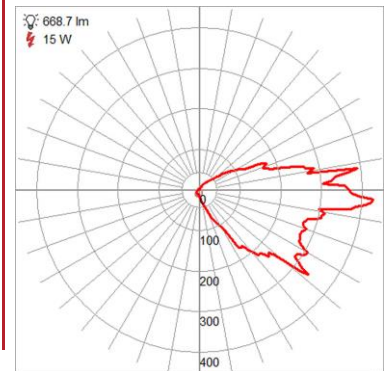

Stock Code: **20043L-LEDDMG-SAT/CLR**

Collection: Mist

PRODUCT INFORMATION

Base: 20043L Parent: 20043L-LEDDMG
Mounting Type: Wall UPC: 641594228977
Finish: Satin
Diffuser: Clear

PRODUCT MEASUREMENTS

FIXTURE**	BACKPLATE / CANOPY**
Length:	Length
Width: 7.25"	Width:
Diameter	Diameter:
Height: 10"	Height:
Extension: 3.75"	
Overall Height:	

TECHNICAL SPECIFICATIONS

SPECIFICATIONS

Frame Material: Steel
Diffuser Material: Glass
Lamping Type: SSL (Dedicated LED) Jbox: Standard
Lamping Base: SSL Lamp Wattage: 15 W
Lamp Quantity: 1 Total Wattage: 15 W
Voltage: 120v Lamps Included: Yes

QUALIFICATIONS

Location Rating: Wet
Certification: UL (US/Canada) Listed
ADA Compliant: Yes Energy Star: No
JA8 Compliant: Outdoor Only Emergency Lighting: No
Marine Grade Finish: Yes
Warranty**: 5 Year

PHOTOMETRICS

Dimmable: Yes Nominal Lumens: 1100 Lm
CRI: 90 Delivered Lumens: 668 Lm
CCT: 3000K
Recommended Dimmers:

ADDITIONAL NOTES

Project Name: _____

Location: _____

Type: _____

Quantity: _____

Notes: _____

IES FILE

In addition to Access Lighting's purchase and warranty terms and conditions, by signing below or placing an order, you agree that you are authorized to bind the entity placing any order and acknowledge the following: All of sizes and measurements are approximate and all images are for illustrative purposes only. In the event of an inconsistency, the "Product Measurements" section controls. There also may be slight differences in the colors and designs compared to the displayed and printed images.

Signature: _____

Print Name _____ Date: _____

Toll Free 800-828-5483 www.AccessLighting.com

301 Piedmont Grove Park, Suite A, Greenville, SC 29611