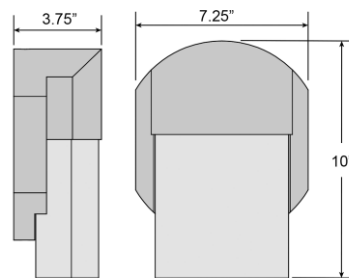

Stock Code: **20043L-LEDDMG-SAT/CLR**

Collection: Mist

PRODUCT INFORMATION

Base: 20043L Parent: 20043L-LEDDMG
Mounting Type: Wall UPC: 641594228977
Finish: Satin
Diffuser: Clear

PRODUCT MEASUREMENTS

FIXTURE**	BACKPLATE / CANOPY**
Length:	Length
Width: 7.25"	Width:
Diameter	Diameter:
Height: 10"	Height:
Extension: 3.75"	
Overall Height:	

PHOTOMETRICS

Dimmable: Yes Nominal Lumens: 1100 Lm
CRI: 90 Delivered Lumens: 668 Lm
CCT: 3000K
Recommended Dimmers:

ADDITIONAL NOTES

Project Name: _____

Location: _____

Type: _____

Quantity: _____

Notes: _____

LINE DRAWING

IES FILE

In addition to Access Lighting's purchase and warranty terms and conditions, by signing below or placing an order, you agree that you are authorized to bind the entity placing any order and acknowledge the following: All of sizes and measurements are approximate and all images are for illustrative purposes only. In the event of an inconsistency, the "Product Measurements" section controls. There also may be slight differences in the colors and designs compared to the displayed and printed images.